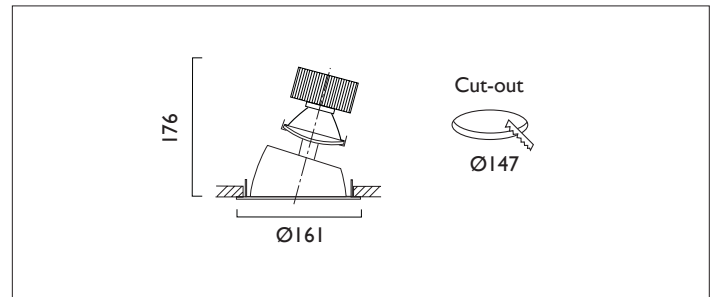

VP X161 DIRECTIONAL

VP X161 with Xicato LED visual performance and comfort recessed directional downlighter with lens diffuser, deep cone reflector finished in low glare, high reflectivity, diffused spectro silver, and white ceiling trim. Overall diameter 161mm, cut out 147mm.

Product Number	C4708/*Engine
Light Engine	Xicato LED, Up to 2000 lumens
Construction	Aluminium / Steel
Ceiling Trim	White RAL 9010
IP	IP20
Control	Driver

*Please refer to Engine Specification Page.