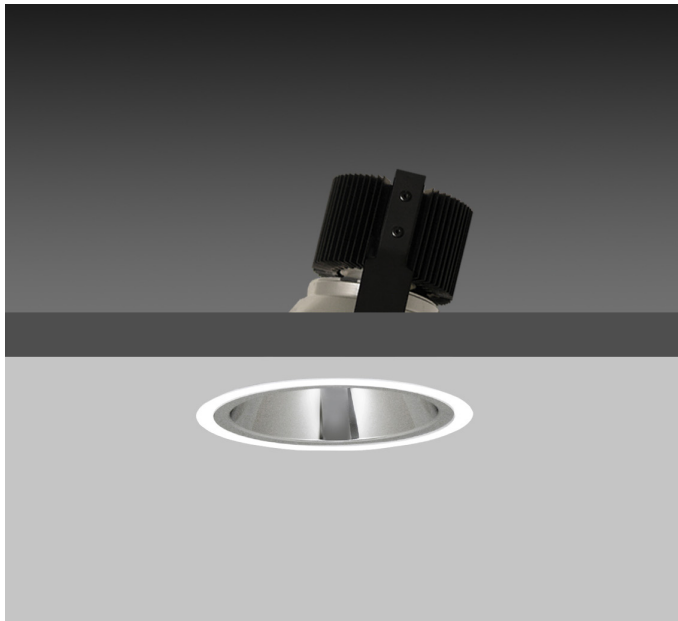

VP X161 DIRECTIONAL

VP X161 with Xicato LED visual performance and comfort recessed directional downlighter with lens diffuser, deep cone reflector finished in low glare, high reflectivity, diffused spectro silver, and white ceiling trim. Overall diameter 161mm, cut out 147mm.

Product Number	C4708/*Engine
Light Engine	Xicato LED, Up to 2000 lumens
Construction	Aluminium / Steel
Ceiling Trim	White RAL 9010
IP	IP20
Control	Driver

*Please refer to Engine Specification Page.