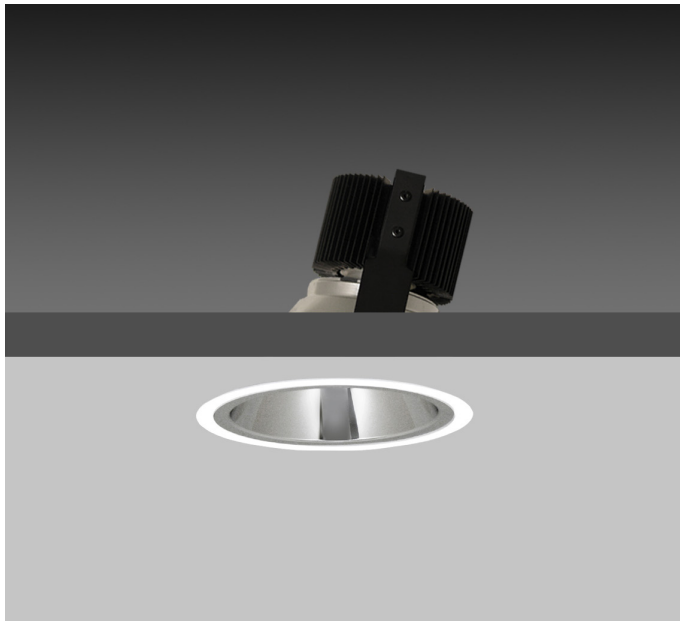

VP X161 DIRECTIONAL

VP X161 with Xicato LED visual performance and comfort recessed directional downlighter with lens diffuser, deep cone reflector finished in low glare, high reflectivity, diffused spectro silver, and white ceiling trim. Overall diameter 161mm, cut out 147mm.

Product Number	C4808/*Engine
Lamp Type	Xicato LED, Up to 2000 lumens
Construction	Aluminium / Steel
Ceiling Trim	White RAL 9010
IP	IP44
Control	Driver

*Please refer to Engine Specification Page.