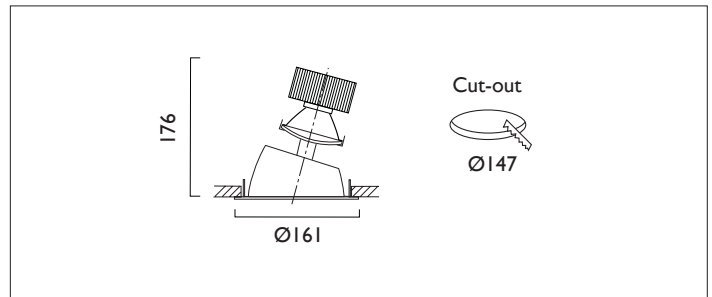

VP X161 DIRECTIONAL

VP X161 with Xicato LED visual performance and comfort recessed directional downlighter with lens diffuser, deep cone reflector finished in low glare, high reflectivity, diffused spectro silver, and white ceiling trim. Overall diameter 161mm, cut out 147mm.

Product Number	C4808/*Engine
Lamp Type	Xicato LED, Up to 2000 lumens
Construction	Aluminium / Steel
Ceiling Trim	White RAL 9010
IP	IP44
Control	Driver

*Please refer to Engine Specification Page.