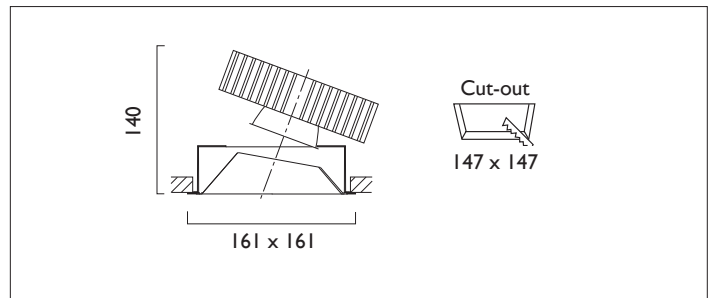

SQUARE X161 DIRECTIONAL

SQUARE X161 with Xicato LED recessed directional downlighter with deep cone reflector finished in semi specular silver; and white ceiling trim. Overall size 161 x 161mm, cut out 147 x 147mm.

Product Number	C8927/*Engine
Lamp Type	Xicato LED, Up to 2000 lumens
Reflector	Semi-Specular
Beam Angle	20°
Construction	Aluminium / Steel
Ceiling Trim	White RAL 9010
IP	IP20
Control	Driver

*Please refer to Engine Specification Page