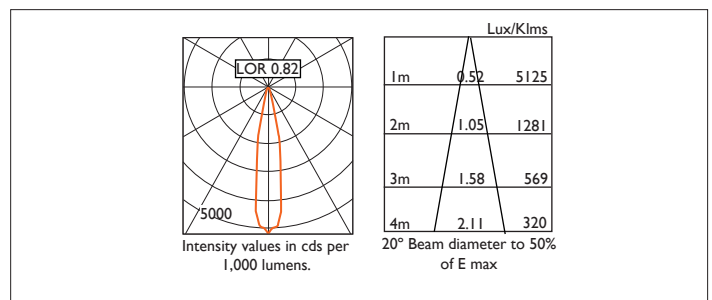

SQUARE X161 DIRECTIONAL

SQUARE X161 with Xicato LED recessed directional downlighter with deep cone reflector finished in semi specular silver; and white ceiling trim. Overall size 161 x 161mm, cut out 147 x 147mm.

Product Number	C8927/*Engine
Lamp Type	Xicato LED, Up to 2000 lumens
Reflector	Semi-Specular
Beam Angle	20°
Construction	Aluminium / Steel
Ceiling Trim	White RAL 9010
IP	IP20
Control	Driver

*Please refer to Engine Specification Page