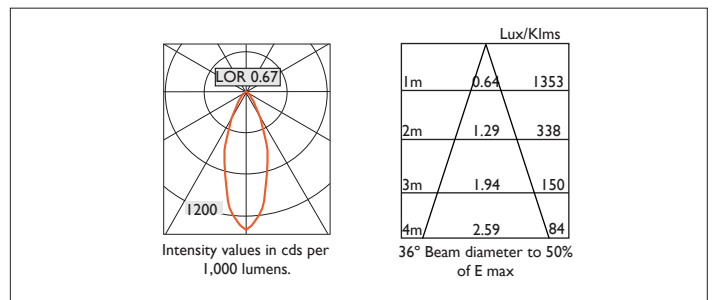

# VP X161

VP X161 with Xicato LED visual performance and comfort recessed downlighter with lens diffuser, deep cone reflector finished low glare, high reflectivity, diffused spectro silver, and white ceiling trim. Overall diameter 161mm, cut out 147mm.