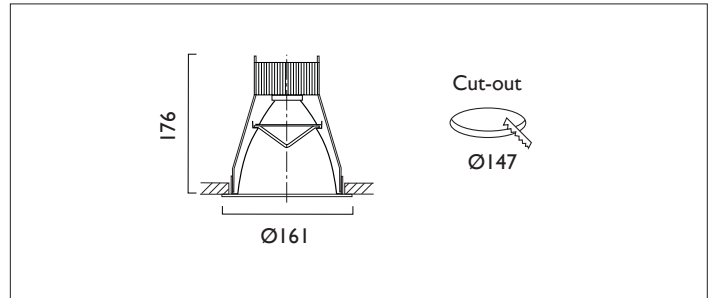

# VP X161

VP X161 with Xicato LED visual performance and comfort recessed downlighter with lens diffuser, deep cone reflector finished low glare, high reflectivity, diffused spectro silver, and white ceiling trim. Overall diameter 161mm, cut out 147mm.

Product Number	C4108/*Engine
Lamp Type	Xicato LED, Up to 2000 lumens
Construction	Aluminium / Steel
Ceiling Trim	White RAL 9010
IP	IP20
Control	Driver

\*Please refer to Engine Specification Page.