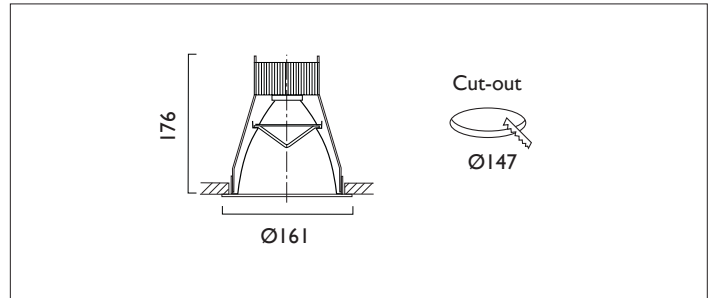

# VP X161

VP X161 with Xicato LED visual performance and comfort recessed downlighter with lens diffuser, deep cone reflector finished low glare, high reflectivity, diffused spectro silver, and white ceiling trim. Overall diameter 161mm, cut out 147mm.

Product Number	C4208/*Engine
Lamp Type	Xicato LED, Up to 2000 lumens
Construction	Aluminium / Steel
Ceiling Trim	White RAL 9010
IP	IP44
Control	Driver

\*Please refer to Engine Specification Page.