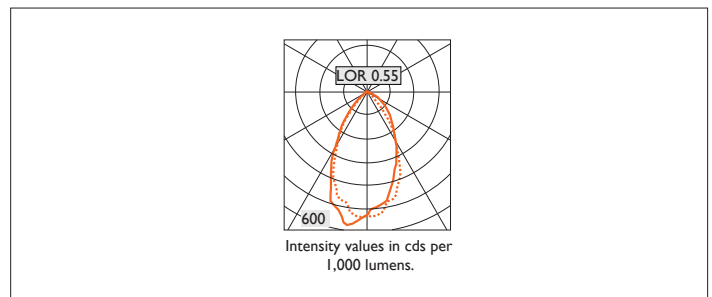

VP X161 WALLWASHER

VP X161 with Xicato LED visual performance and comfort recessed wallwasher with lens diffuser; deep cone and kick reflector finished in low glare, high reflectivity, diffused spectro silver; and white ceiling trim. Overall diameter 161mm, cut out 147mm.