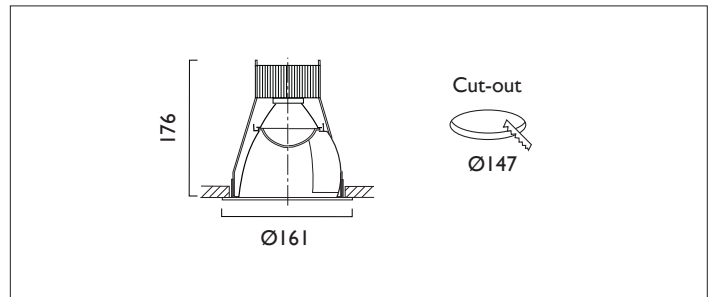

VP X161 WALLWASHER

VP X161 with Xicato LED visual performance and comfort recessed wallwasher with lens diffuser; deep cone and kick reflector finished in low glare, high reflectivity, diffused spectro silver; and white ceiling trim. Overall diameter 161mm, cut out 147mm.

Product Number	C4308/*Engine
Lamp Type	Xicato LED, Up to 2000 lumens
Construction	Aluminium / Steel
Ceiling Trim	White RAL 9010
IP	IP20
Control	Driver

*Please refer to Engine Specification Page.