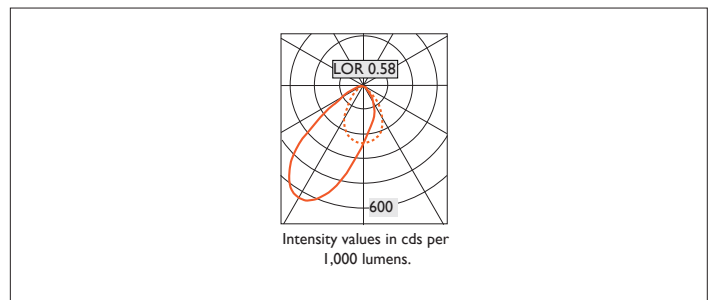

VP X161 LENS WALLWASHER

VP X161 with Xicato LED visual performance and comfort recessed directional downlighter with lens diffuse, deep cone reflector finished in low glare, high reflectivity, diffused spectro silver; and white ceiling trim. Overall diameter 161mm, cut out 147mm.