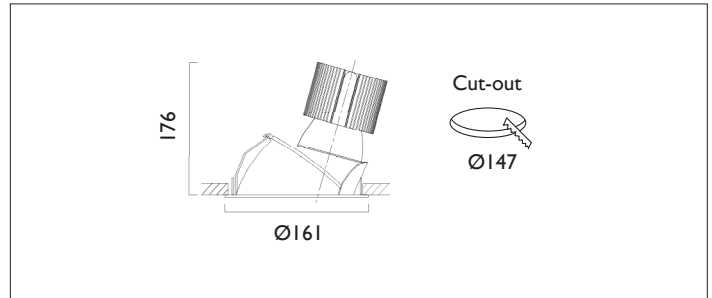

VP X161 LENS WALLWASHER

VP X161 with Xicato LED visual performance and comfort recessed directional downlighter with lens diffuse, deep cone reflector finished in low glare, high reflectivity, diffused spectro silver; and white ceiling trim. Overall diameter 161mm, cut out 147mm.

Product Number	C4508/*Engine
Lamp Type	Xicato LED, Up to 2000 lumens
Construction	Aluminium / Steel
Ceiling Trim	White RAL 9010
IP	IP20
Control	Driver

*Please refer to Engine Specification Page.