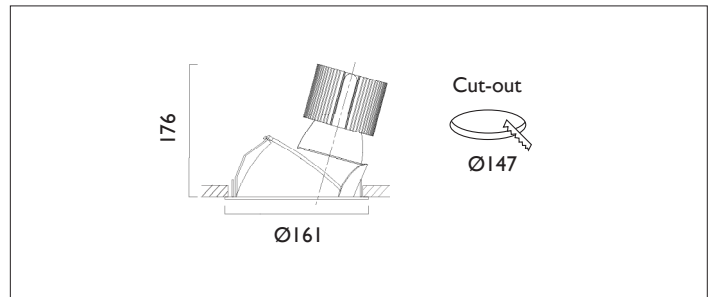

VP X161 LENS WALLWASHER

VP X161 with Xicato LED visual performance and comfort recessed directional downlighter with lens diffuse, deep cone reflector finished in low glare, high reflectivity, diffused spectro silver; and white ceiling trim. Overall diameter 161mm, cut out 147mm.

Product Number	C4608/*Engine
Lamp Type	Xicato LED, Up to 2000 lumens
Construction	Aluminium / Steel
Ceiling Trim	White RAL 9010
IP	IP44
Control	Driver

*Please refer to Engine Specification Page.