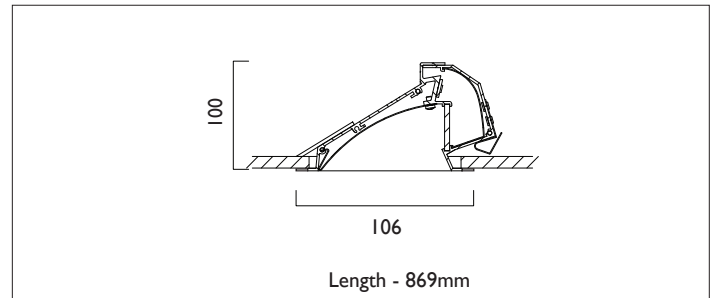

WALLWASHER LED

RECESSED

WALLWASHER LED recessed luminaire consists of an extruded aluminium mounting chassis and precise optic double reflector and lens, white RAL9010 ceiling trim. WALLWASHER LED is primarily a bespoke system, it will be necessary to discuss each project's specific requirements to ensure the correct specification.

Product Number	L4204
Lamp Type	LED, 1341 lumens, 3000K, Ra>80, 17.2W
Construction	Aluminium / Steel / Plastic
Diffuser	Opal
Ceiling Trim	White RAL 9010
IP	IP20
Control	Driver