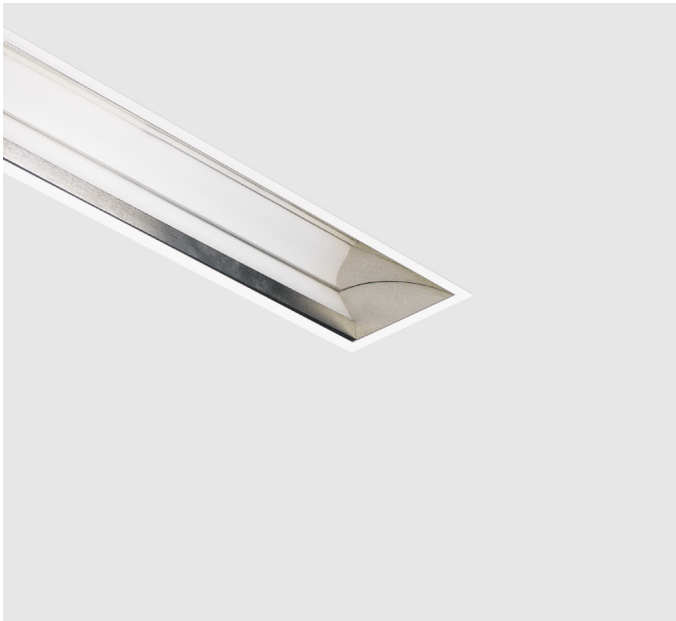

WALLWASHER LED

RECESSED

WALLWASHER LED recessed luminaire consists of an extruded aluminium mounting chassis and precise optic double reflector and lens, white RAL9010 ceiling trim. WALLWASHER LED is primarily a bespoke system, it will be necessary to discuss each project's specific requirements to ensure the correct specification.

Product Number	L4204
Lamp Type	LED, 1341 lumens, 3000K, Ra>80, 17.2W
Construction	Aluminium / Steel / Plastic
Diffuser	Opal
Ceiling Trim	White RAL 9010
IP	IP20
Control	Driver