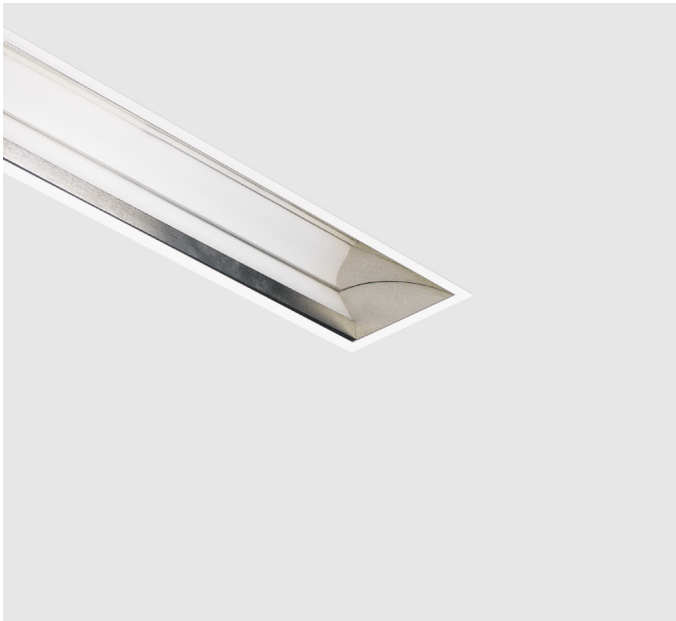

# WALLWASHER LED

## RECESSED

WALLWASHER LED recessed luminaire consists of an extruded aluminium mounting chassis and precise optic double reflector and lens, white RAL9010 ceiling trim. WALLWASHER LED is primarily a bespoke system, it will be necessary to discuss each project's specific requirements to ensure the correct specification.

Product Number	L4206
Lamp Type	LED, 1789 lumens, 3000K, Ra>80, 23W
Construction	Aluminium / Steel / Plastic
Diffuser	Opal
Ceiling Trim	White RAL 9010
IP	IP20
Control	Driver