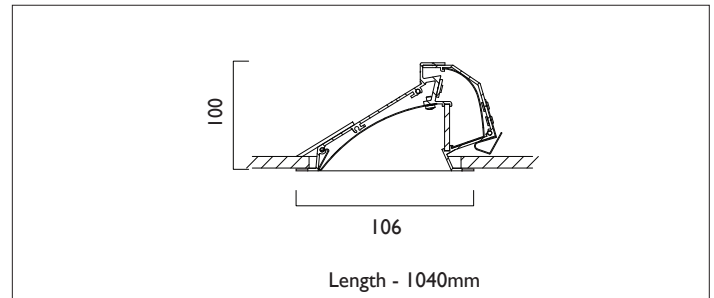

## RECESSED

WALLWASHER LED recessed luminaire consists of an extruded aluminium mounting chassis and precise optic double reflector and lens, white RAL9010 ceiling trim. WALLWASHER LED is primarily a bespoke system, it will be necessary to discuss each project's specific requirements to ensure the correct specification.

Product Number	L4206
Lamp Type	LED, 1789 lumens, 3000K, Ra>80, 23W
Construction	Aluminium / Steel / Plastic
Diffuser	Opal
Ceiling Trim	White RAL 9010
IP	IP20
Control	Driver