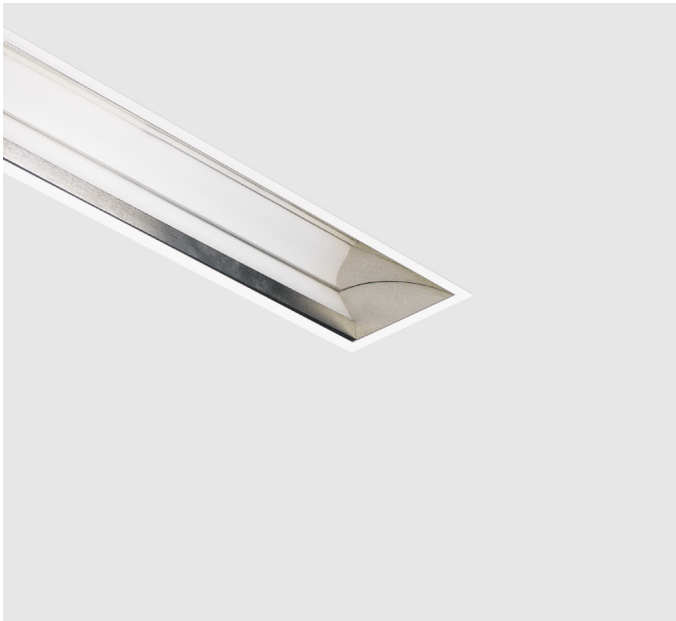

WALLWASHER LED

RECESSED

WALLWASHER LED recessed luminaire consists of an extruded aluminium mounting chassis and precise optic double reflector and lens, white RAL9010 ceiling trim. WALLWASHER LED is primarily a bespoke system, it will be necessary to discuss each project's specific requirements to ensure the correct specification.

Product Number	L4304
Lamp Type	LED, 1380 lumens, 4000K, Ra>80, 17.2W
Construction	Aluminium / Steel / Plastic
Diffuser	Opal
Ceiling Trim	White RAL 9010
IP	IP20
Control	Driver