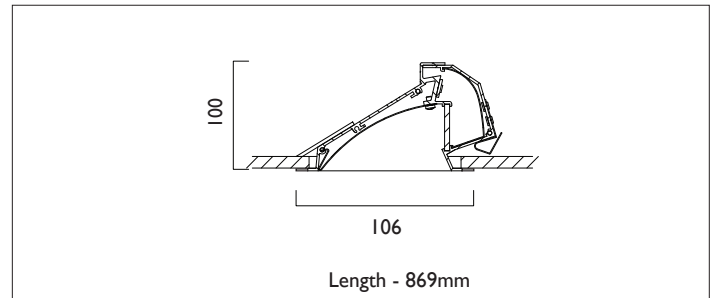

WALLWASHER LED

RECESSED

WALLWASHER LED recessed luminaire consists of an extruded aluminium mounting chassis and precise optic double reflector and lens, white RAL9010 ceiling trim. WALLWASHER LED is primarily a bespoke system, it will be necessary to discuss each project's specific requirements to ensure the correct specification.

Product Number	L4304
Lamp Type	LED, 1380 lumens, 4000K, Ra>80, 17.2W
Construction	Aluminium / Steel / Plastic
Diffuser	Opal
Ceiling Trim	White RAL 9010
IP	IP20
Control	Driver