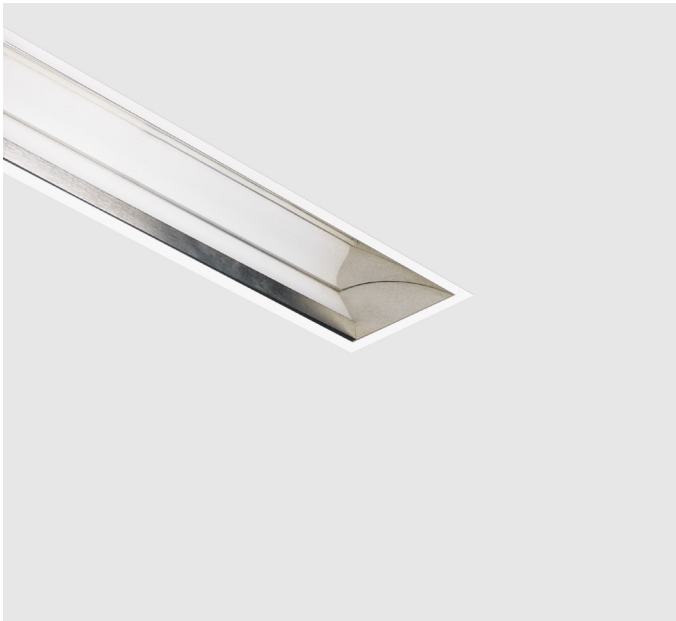

WALLWASHER LED

RECESSED

WALLWASHER LED recessed luminaire consists of an extruded aluminium mounting chassis and precise optic double reflector and lens, white RAL9010 ceiling trim. WALLWASHER LED is primarily a bespoke system, it will be necessary to discuss each project's specific requirements to ensure the correct specification.

Product Number	L4306
Lamp Type	LED, 1841 lumens, 4000K, Ra>80, 23W
Construction	Aluminium / Steel / Plastic
Diffuser	Opal
Ceiling Trim	White RAL 9010
IP	IP20
Control	Driver