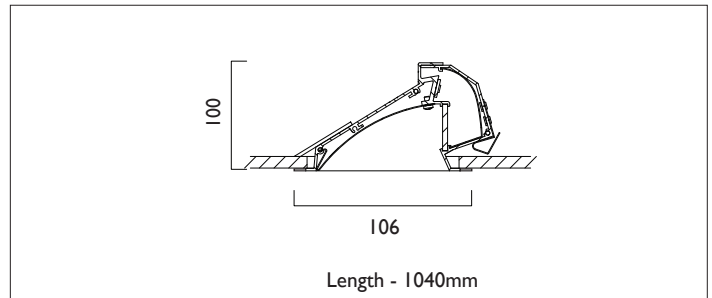

WALLWASHER LED

RECESSED

WALLWASHER LED recessed luminaire consists of an extruded aluminium mounting chassis and precise optic double reflector and lens, white RAL9010 ceiling trim. WALLWASHER LED is primarily a bespoke system, it will be necessary to discuss each project's specific requirements to ensure the correct specification.

Product Number	L4306
Lamp Type	LED, 1841 lumens, 4000K, Ra>80, 23W
Construction	Aluminium / Steel / Plastic
Diffuser	Opal
Ceiling Trim	White RAL 9010
IP	IP20
Control	Driver