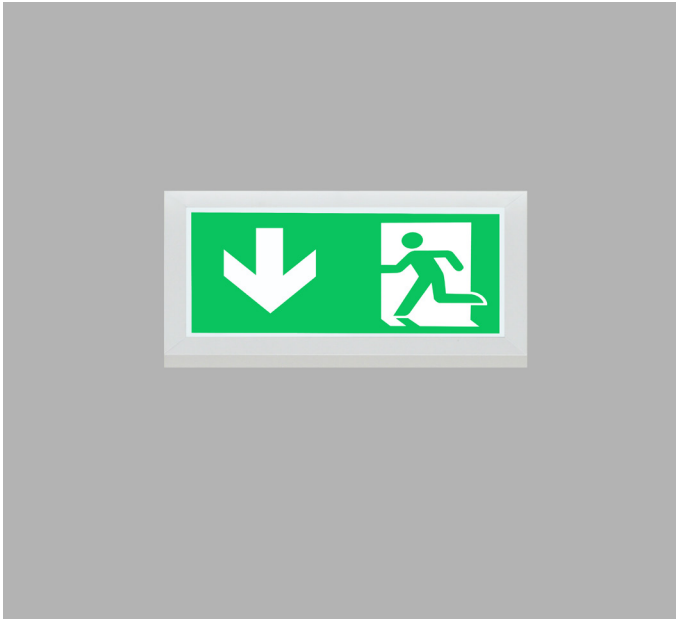

LEDEX S

LEDEX S wall mounted constructed in high quality aluminium extrusion finished in grey. To specify add directional sign panel. Comply with BS EN60958.2.22.

Product Number	D8000
Lamp Type	LED
Luminance	>500cd/m
Operation	Non-maintained, maintained or switched maintained
Source	10 x 3 chip white LED's
Battery	6.4V 1.5 Ah Li-Fe
Charge current	150mA nominal
Recharge period	24 hours (14 hrs for 1 hr duration)
Input voltage	230V +/-10% ~ 50Hz
Power	4.8W / 8.0VA
Construction	Aluminium / Steel / Plastic
Finish	White (RAL 9010)
IP	IP20
Control	Driver