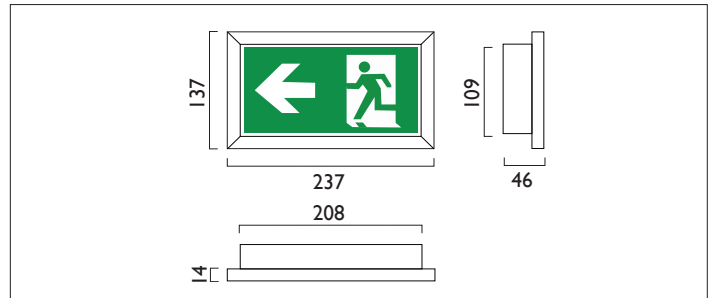

LEDEX S

LEDEX S wall mounted constructed in high quality aluminium extrusion finished in grey. To specify add directional sign panel. Comply with BS EN60958.2.22.

Product Number	D8000
Lamp Type	LED
Luminance	>500cd/m
Operation	Non-maintained, maintained or switched maintained
Source	10 x 3 chip white LED's
Battery	6.4V 1.5 Ah Li-Fe
Charge current	150mA nominal
Recharge period	24 hours (14 hrs for 1 hr duration)
Input voltage	230V +/-10% ~ 50Hz
Power	4.8W / 8.0VA
Construction	Aluminium / Steel / Plastic
Finish	White (RAL 9010)
IP	IP20
Control	Driver

/suffix	Legend	Direction
/ECAR	EC Format	Arrow Right
/ECAL	EC Format	Arrow Left
/ECAD	EC Format	Arrow Down
/ISOAR	ISO Format	Arrow Right
/ISOAL	ISO Format	Arrow Left
/ISOAU	ISO Format	Arrow Up