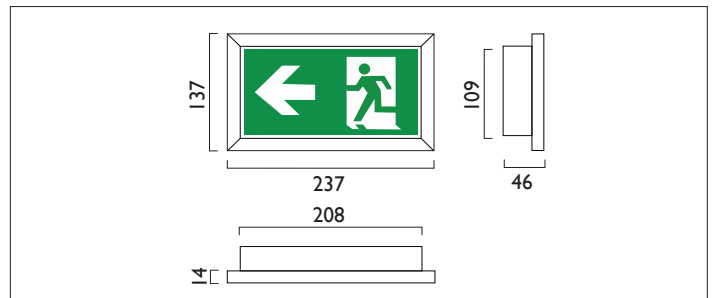

# LEDEX S

LEDEX S wall mounted constructed in high quality aluminium extrusion finished in grey. To specify add directional sign panel. Comply with BS EN60958.2.22.

Product Number	D8100
Lamp Type	LED
Luminance	>500cd/m
Operation	Non-maintained, maintained or switched maintained
Source	10 x 3 chip white LED's
Battery	6.4V 1.5 Ah Li-Fe
Charge current	150mA nominal
Recharge period	24 hours (14 hrs for 1 hr duration)
Input voltage	230V +/-10% ~ 50Hz
Power	4.8W / 8.0VA
Construction	Aluminium / Steel / Plastic
Finish	Grey
IP	IP20
Control	DALI Driver

/suffix	Legend	Direction
/ECAR	EC Format	Arrow Right
/ECAL	EC Format	Arrow Left
/ECAD	EC Format	Arrow Down
/ISOAR	ISO Format	Arrow Right
/ISOAL	ISO Format	Arrow Left
/ISOAU	ISO Format	Arrow Up