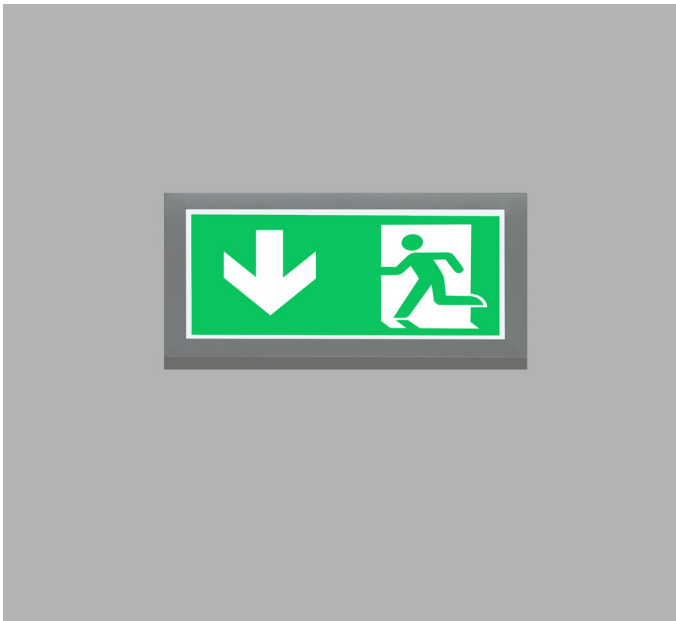

# LEDEX S

LEDEX S wall mounted constructed in high quality aluminium extrusion finished in grey. To specify add directional sign panel. Comply with BS EN60958.2.22.

Product Number	D8100
Lamp Type	LED
Luminance	>500cd/m
Operation	Non-maintained, maintained or switched maintained
Source	10 x 3 chip white LED's
Battery	6.4V 1.5 Ah Li-Fe
Charge current	150mA nominal
Recharge period	24 hours (14 hrs for 1 hr duration)
Input voltage	230V +/-10% ~ 50Hz
Power	4.8W / 8.0VA
Construction	Aluminium / Steel / Plastic
Finish	Grey
IP	IP20
Control	DALI Driver