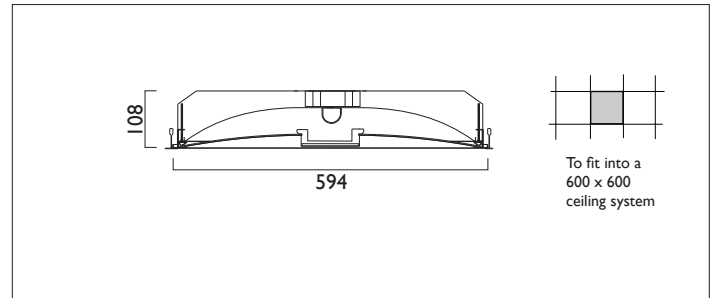

ATELIER LED

Atelier LED 600 x 600 low glare, recessed office luminaire with central nanoprism lens, lit diffuser and white ceiling trim (RAL 9010). Overall dimension 600 x 600mm.

Complete with standard operation driver. Dimmable drivers are available specification: 1-10V, DSI, DALI, Leading/trailing edge.

Product Number	L5000
Lamp Type	LED 3989 lumens, 3000K, Ra>80
LED (W)	30.4W
Central Lens	Micropism
Construction	Aluminium / Steel / Plastic
Ceiling Trim	White (RAL 9010)
IP	IP20
Control	Driver