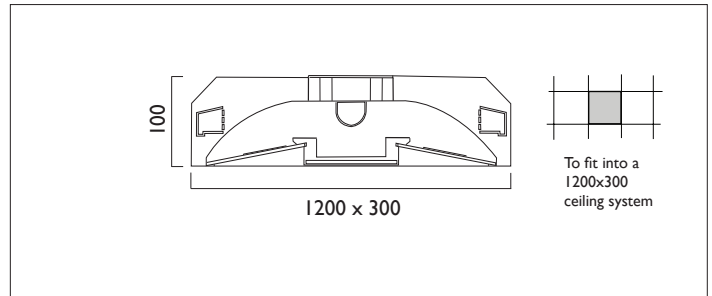

# ATELIER LED

Atelier LED 1200 x 300 low glare, recessed office luminaire with central nanoprism lens, lit diffuser and white ceiling trim (RAL 9010). Overall dimension 1200 x 300mm.

Complete with standard operation driver. Dimmable drivers are available to specification: 1-10v, DSI, DALI, Leading/trailing edge.

Product Number	L6201
Lamp Type	LED 4680lumens, 3000K, Ra>80
LED (W)	38.4W
Central Lens	Micropism
Construction	Aluminium / Steel / Plastic
Ceiling Trim	White (RAL 9010)
IP	IP20
Control	Driver