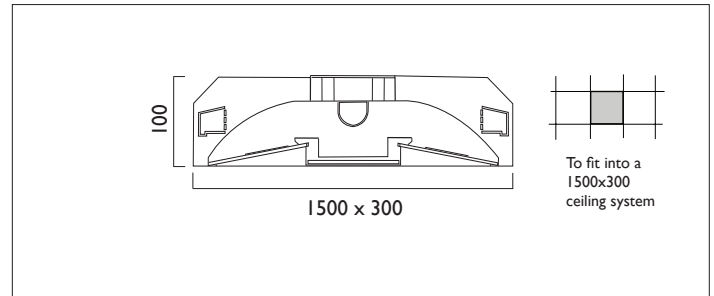

ATELIER LED

Atelier LED 1500 x 300 low glare, recessed office luminaire with central nanoprism lens, lit diffuser and white ceiling trim (RAL 9010). Overall dimension 1500 x 300mm.

Complete with standard operation driver. Dimmable drivers are available to specification: 1-10V, DSI, DALI, Leading/trailing edge.

Product Number	L7101
Lamp Type	LED 5850 lumens, 4000K, Ra>80
LED (W)	39W
Central Lens	Micropism
Construction	Aluminium / Steel / Plastic
Ceiling Trim	White (RAL 9010)
IP	IP20
Control	Driver