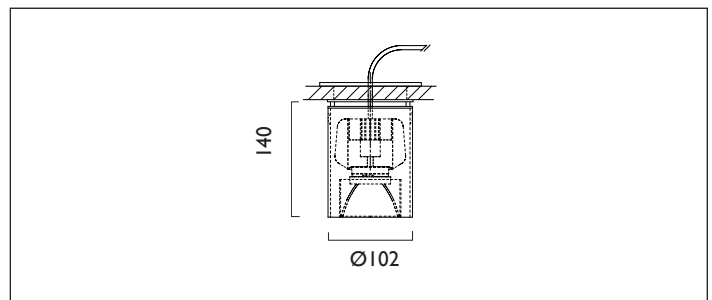

CIVIC X102

CIVIC X102 with Xicato LED surface mounted downlighter with deep cone reflector finished in specular silver, and white casing. Driver mounted remotely. Overall diameter 102mm.

For lumen output/power, colour temperature and protocols an appropriate Light Engine should also be specified.

Product Number	C9321/*Engine
Lamp Type	Xicato LED, Up to 1300 lumens
Reflector	Specular Silver
Beam Angle	20°
Construction	Aluminium / Steel
Finish	White RAL 9010
IP	IP20
Control	Driver

*Light Engine Specification					
Xicato XTM1300 (720-1300 lm), 50,000 hours					
07A	---	720 lm	5.6W	129 lm/w	350mA
09A	---	965 lm	8.2W	118 lm/w	500mA
13A	---	1300 lm	11.7W	111 lm/w	700mA
2700K	2				
3000K	3				
3500K	4				
4000K	5				
				0	No Emergency
				E	Maintained Emergency
				N	Non Maintained
				0	Fixed Output
				1	1-10V
				3	DSI
				5	DALI
				7	Lead / Trailing
				9	Addressable