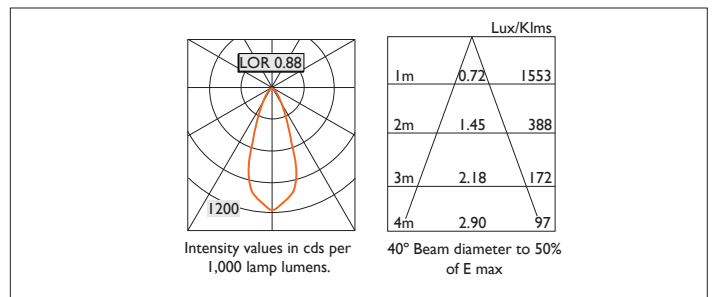

CIVIC X102

CIVIC X102 with Xicato LED surface mounted downlighter with deep cone reflector finished in specular silver; and white casing. Driver mounted remotely. Overall diameter 102mm.

For lumen output/power, colour temperature and protocols an appropriate Light Engine should also be specified.

Product Number	C9341/*Engine
Lamp Type	Xicato LED, Up to 1300 lumens
Reflector	Specular Silver
Beam Angle	40°
Construction	Aluminium / Steel
Finish	White RAL 9010
IP	IP20
Control	Driver

*Light Engine Specification

Xicato XTM1300 (720-1300 lm), 50,000 hours

Model	Beam Angle	Lumen Output (lm)	Power (W)	Efficiency (lm/w)	Current (mA)
07A	---	720	5.6W	129	350mA
09A	---	965	8.2W	118	500mA
13A	---	1300	11.7W	111	700mA