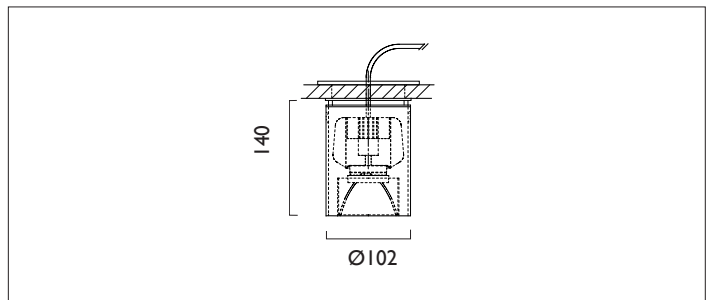

CIVIC X102

CIVIC X102 with Xicato LED surface mounted downlighter with deep cone reflector finished in specular silver, and black casing. Driver mounted remotely. Overall diameter 102mm.

For lumen output/power, colour temperature and protocols an appropriate Light Engine should also be specified.

Product Number	C9421/*Engine
Lamp Type	Xicato LED, Up to 1300 lumens
Reflector	Specular Silver
Beam Angle	20°
Construction	Aluminium / Steel
Finish	Black
IP	IP20
Control	Driver

*Light Engine Specification					
Xicato XTM1300 (720-1300 lm), 50,000 hours					
07A	---	720 lm	5.6W	129 lm/w	350mA
09A	---	965 lm	8.2W	118 lm/w	500mA
13A	---	1300 lm	11.7W	111 lm/w	700mA
2700K	2				
3000K	3				
3500K	4				
4000K	5				
				0	No Emergency
				E	Maintained Emergency
				N	Non Maintained
				0	Fixed Output
				1	1-10V
				3	DSI
				5	DALI
				7	Lead / Trailing
				9	Addressable