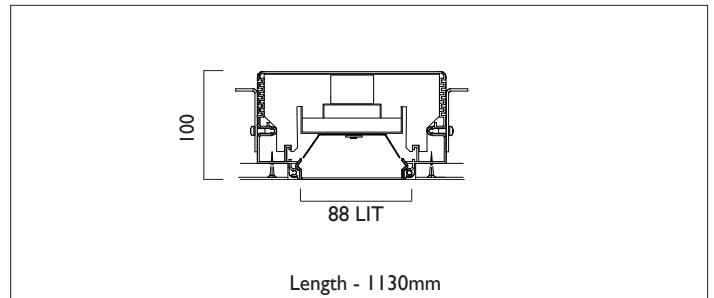

LIGHTLINE LED 88

TRIMLESS

LIGHTLINE LED 88 is suitable for recess mounting in most ceiling types. It consists of an aluminium extruded profile with white RAL9010 ceiling trim as individual modules in various chassis lengths, and comes complete with integral driver. Optical control is provided by a clip in opal diffuser/

Product Number	L3004
Lamp Type	LED, 2480 lumens, 3000K, Ra>80, 17.2W
Construction	Aluminium / Steel / Plastic
Diffuser	Opal
Ceiling Trim	White RAL 9010
IP	IP40
Control	Driver