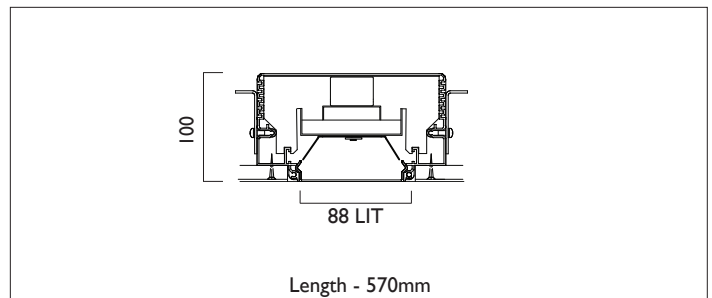

# LIGHTLINE LED 88

TRIMLESS

LIGHTLINE LED 88 is suitable for recess mounting in most ceiling types. It consists of an aluminium extruded profile with white RAL9010 ceiling trim as individual modules in various chassis lengths, and comes complete with integral driver. Optical control is provided by a clip in opal diffuser/

|                |                                      |
|----------------|--------------------------------------|
| Product Number | L3102                                |
| Lamp Type      | LED, 1280 lumens, 4000K, Ra>80, 8.6W |
| Construction   | Aluminium / Steel / Plastic          |
| Diffuser       | Opal                                 |
| Ceiling Trim   | White RAL 9010                       |
| IP             | IP40                                 |
| Control        | Driver                               |