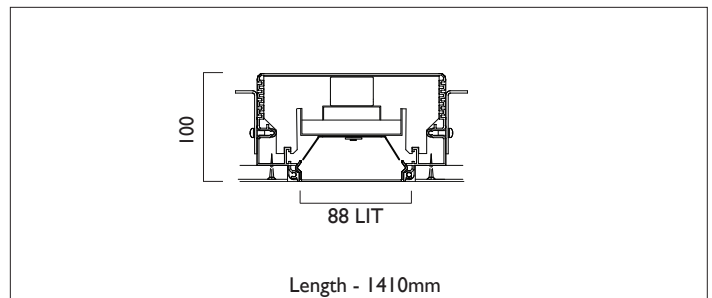

LIGHTLINE LED 88

TRIMLESS

LIGHTLINE LED 88 is suitable for recess mounting in most ceiling types. It consists of an aluminium extruded profile with white RAL9010 ceiling trim as individual modules in various chassis lengths, and comes complete with integral driver. Optical control is provided by a clip in opal diffuser/

Product Number	L3105
Lamp Type	LED, 3200 lumens, 4000K, Ra>80, 21.5W
Construction	Aluminium / Steel / Plastic
Diffuser	Opal
Ceiling Trim	White RAL 9010
IP	IP40
Control	Driver