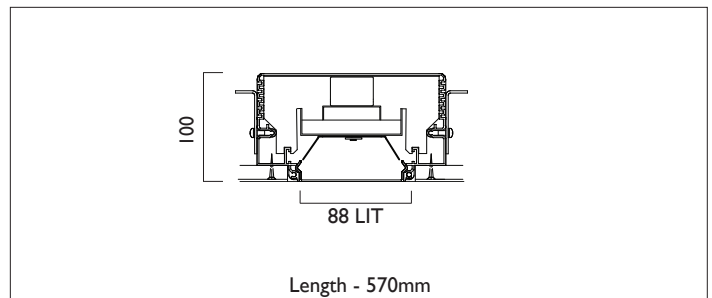

LIGHTLINE LED 88

TRIMLESS

LIGHTLINE LED 88 is suitable for recess mounting in most ceiling types. It consists of an aluminium extruded profile with white RAL9010 ceiling trim as individual modules in various chassis lengths, and comes complete with integral driver. Optical control is provided by a clip in opal diffuser/

Product Number	L3202
Lamp Type	LED, 2260 lumens, 3000K, Ra>80, 15.6W
Construction	Aluminium / Steel / Plastic
Diffuser	Opal
Ceiling Trim	White RAL 9010
IP	IP40
Control	Driver