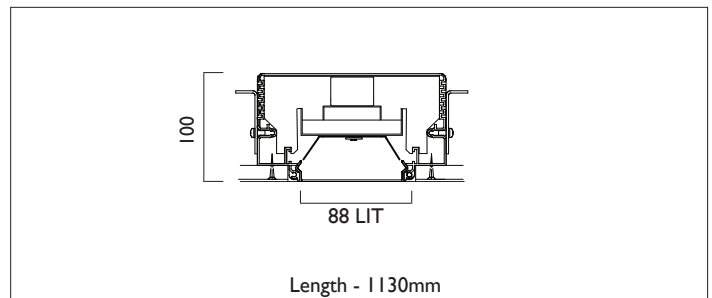

LIGHTLINE LED 88

TRIMLESS

LIGHTLINE LED 88 is suitable for recess mounting in most ceiling types. It consists of an aluminium extruded profile with white RAL9010 ceiling trim as individual modules in various chassis lengths, and comes complete with integral driver. Optical control is provided by a clip in opal diffuser/

Product Number	L3304
Lamp Type	LED, 4680 lumens, 4000K, Ra>80, 31.2W
Construction	Aluminium / Steel / Plastic
Diffuser	Opal
Ceiling Trim	White RAL 9010
IP	IP40
Control	Driver