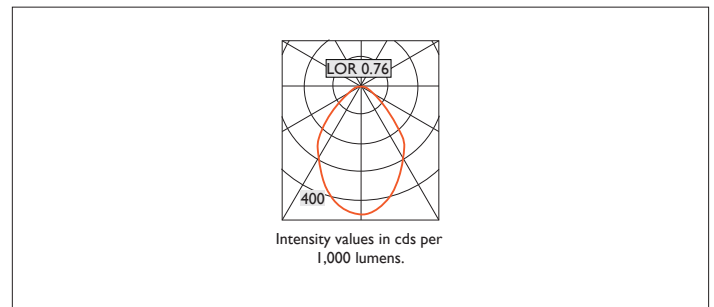

# ATELIER FRAME LED

ATELIER FRAME LED low glare, recessed office luminaire with central micropism lens panel and opal frame, and white ceiling trim (RAL 9010). To suit a 600 x 600 suspended 'T' ceiling system.

Product Number	M0210
Lamp Type	LED 5470 lumens, 4000K, Ra>80
LED (W)	39.5W
Central Lens	Micropism
Construction	Aluminium / Steel / Plastic
Ceiling Trim	White (RAL 9010)
IP	IP20
Control	Driver