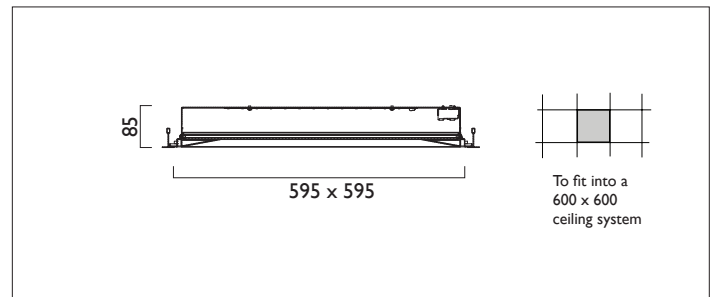

# ATELIER FRAME LED

ATELIER FRAME LED low glare, recessed office luminaire with central micropism lens panel and opal frame, and white ceiling trim (RAL 9010). To suit a 600 x 600 suspended 'T' ceiling system.

Product Number	M0210
Lamp Type	LED 5470 lumens, 4000K, Ra>80
LED (W)	39.5W
Central Lens	Micropism
Construction	Aluminium / Steel / Plastic
Ceiling Trim	White (RAL 9010)
IP	IP20
Control	Driver