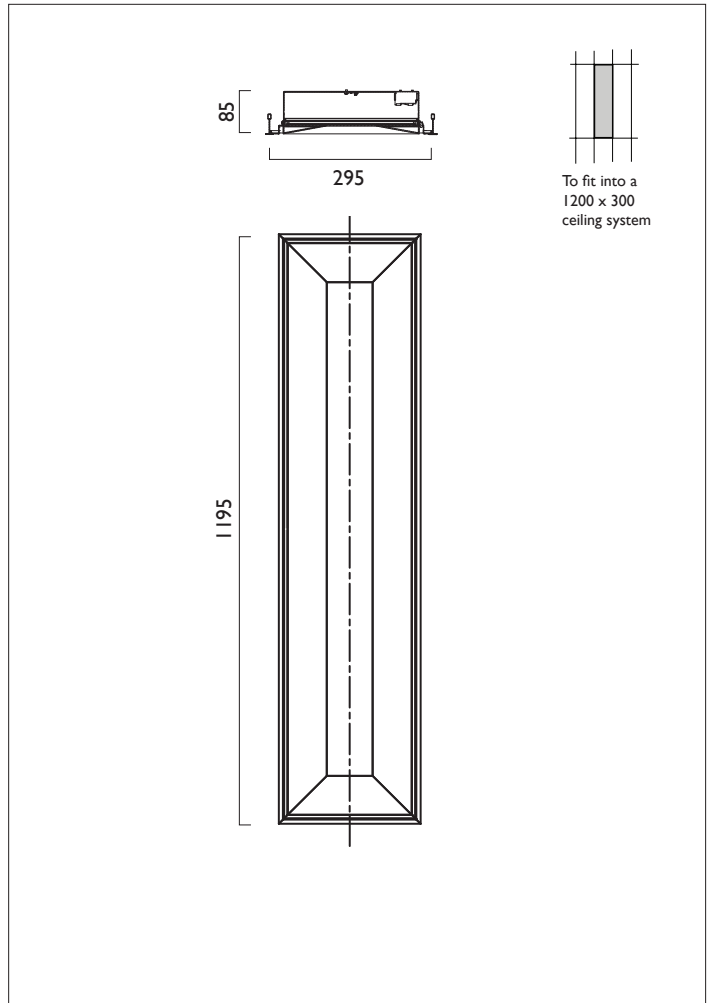

# ATELIER FRAME LED

1200X300

ATELIER FRAME LED 1200 x 300 low glare, recessed office luminaire with central microprism lens panel and opal frame, and white ceiling trim (RAL 9010). To suit a 1200 x 300 suspended 'T' ceiling system.

|                |                               |
|----------------|-------------------------------|
| Product Number | M1112                         |
| Lamp Type      | LED 5760 lumens, 3000K, Ra>80 |
| Current        | 300 mA                        |
| LED (W)        | 42 W                          |
| Central Lens   | Microprism                    |
| Construction   | Aluminium / Steel / Plastic   |
| Ceiling Trim   | White (RAL 9010)              |
| IP             | IP20                          |
| Control        | Driver                        |