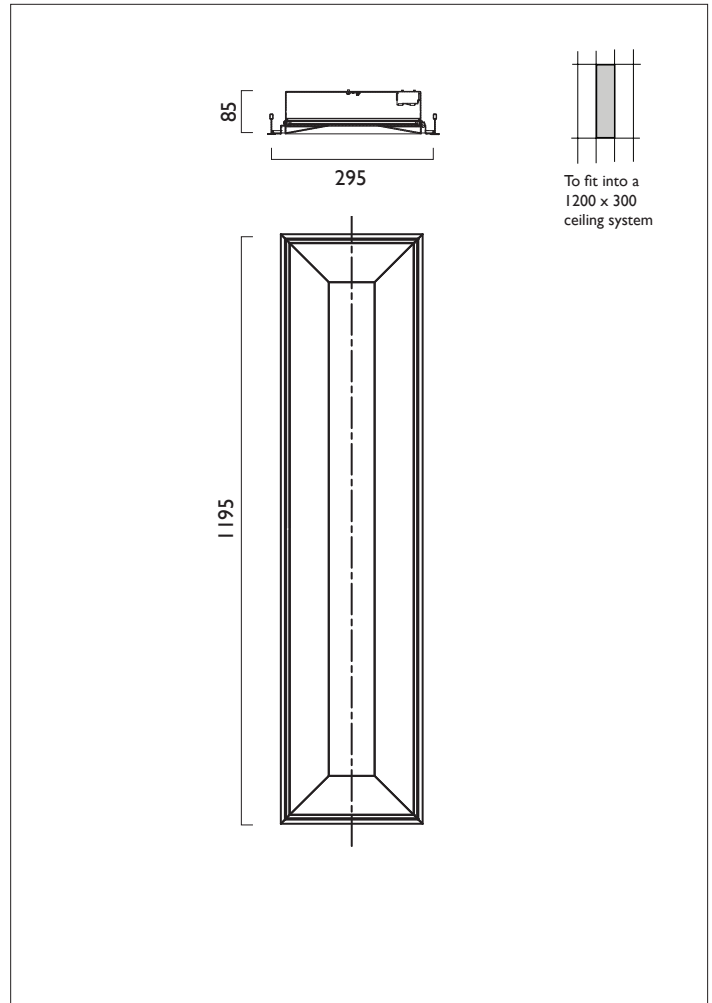

ATELIER FRAME LED

1200X300

ATELIER FRAME LED 1200 x 300 low glare, recessed office luminaire with central CDP prismatic lens panel and opal frame, and white ceiling trim (RAL 9010). To suit a 1200 x 300 suspended 'T' ceiling system.

Product Number	M1212
Lamp Type	LED 5960 lumens, 4000K, Ra>80
Current	300 mA
LED (W)	42 W
Central Lens	Microprism
Construction	Aluminium / Steel / Plastic
Ceiling Trim	White (RAL 9010)
IP	IP20
Control	Driver