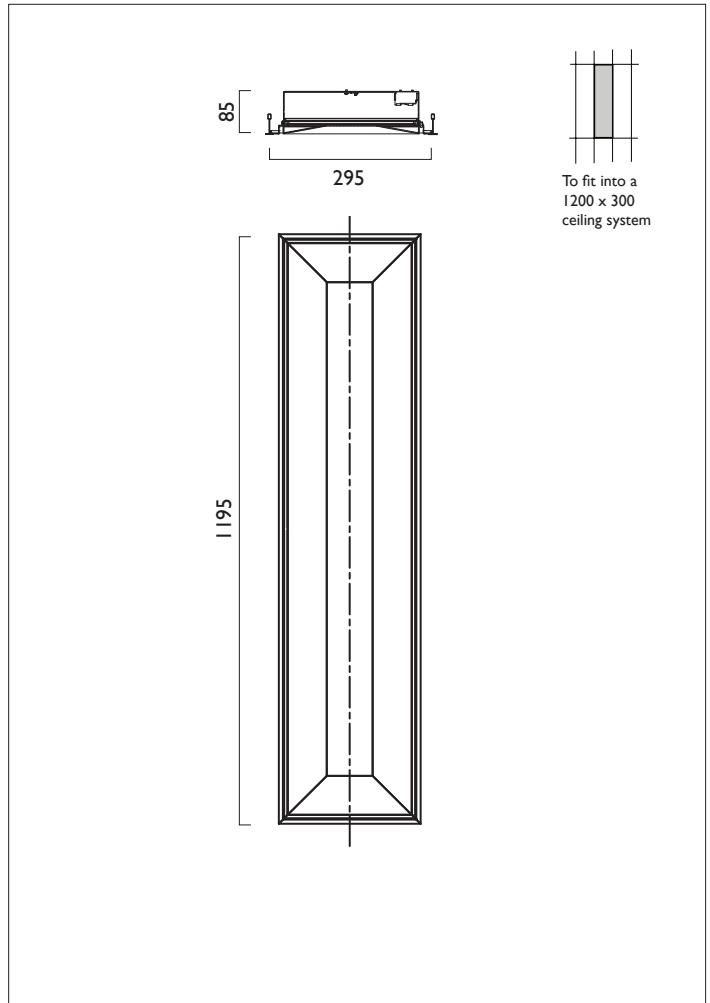

# ATELIER FRAME LED

1200X300

ATELIER FRAME LED 1200 x 300 low glare, recessed office luminaire with central satin lens panel and opal frame, and white ceiling trim (RAL 9010). To suit a 1200 x 300 suspended 'T' ceiling system.

Product Number	M1612
Lamp Type	LED 5960 lumens, 4000K, Ra>80
Current	300 mA
LED (W)	42 W
Central Lens	Satin Opal
Construction	Aluminium / Steel / Plastic
Ceiling Trim	White (RAL 9010)
IP	IP20
Control	Driver