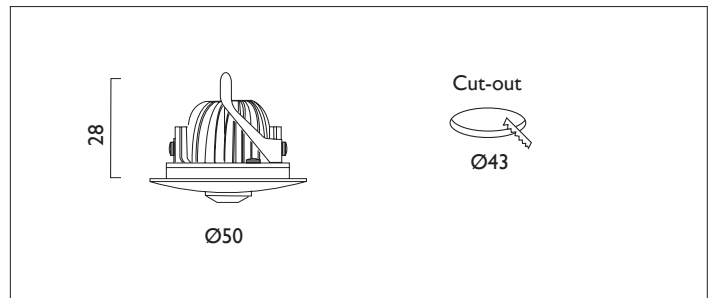

# WAYLIGHT 3 OPEN AREA LENS

WAYLIGHT 3 with open are lens, a constant current 3W white LED.  
 Complete with charge LED.  
 Designed to comply with all of the requirements of BS EN 60598-2-22.

Product Number	D039001960N
Lamp Type	LED,
Output	197 lumens
Construction	Aluminium / Steel
Ceiling Trim	White RAL 9010
IP	IP44