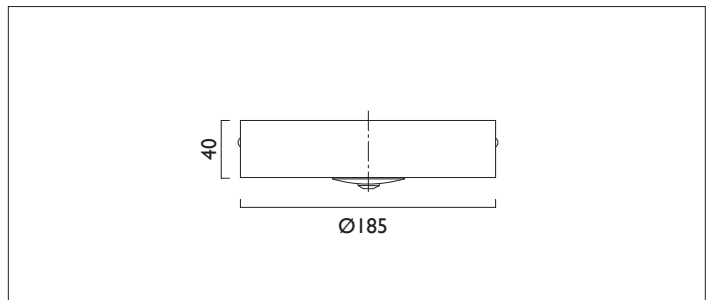

WAYLIGHT 3 ROUND SURFACE OPEN AREA LENS

WAYLIGHT 3 RS OAL surface mounted with open area lens non maintained emergency unit with a constant current 110 degree wide beam 3W white LED. Complete with charge LED.
Designed to comply with all of the requirements of BS EN 60598-2-22.

Product Number	D7190
Lamp Type	LED,
Output	197 lumens
Construction	Aluminium / Steel
Finish	White RAL 9010
IP	IP20