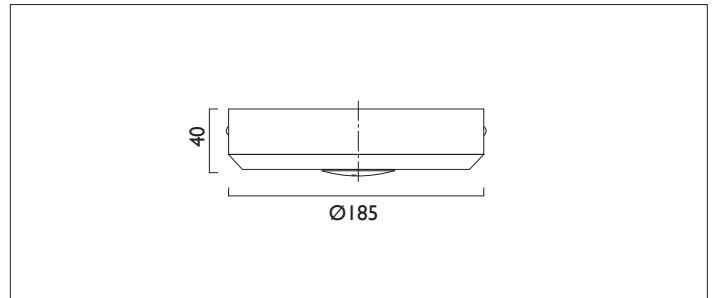

WAYLIGHT 3 SQUARE SURFACE

WAYLIGHT 3 SS surface mounted non maintained emergency unit with a constant current 110 degree wide beam 3W white LED. Complete with charge LED. Designed to comply with all of the requirements of BS EN 60598-2-22.

Product Number	D7390
Lamp Type	LED
Output	194 lumens
Beam Angle	110°
Construction	Aluminium / Steel
Finish	White RAL 9010
IP	IP20