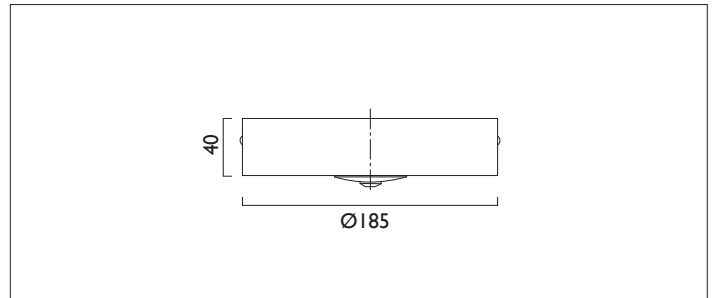

WAYLIGHT 3 SQUARE SURFACE OPEN AREA LENS

WAYLIGHT 3 SS OAL surface mounted with open area lens non maintained emergency unit with a constant current 110 degree wide beam 3W white LED. Complete with charge LED.
Designed to comply with all of the requirements of BS EN 60598-2-22.

Product Number	D7490
Lamp Type	LED,
Output	207 lumens
Construction	Aluminium / Steel
Finish	White RAL 9010
IP	IP20