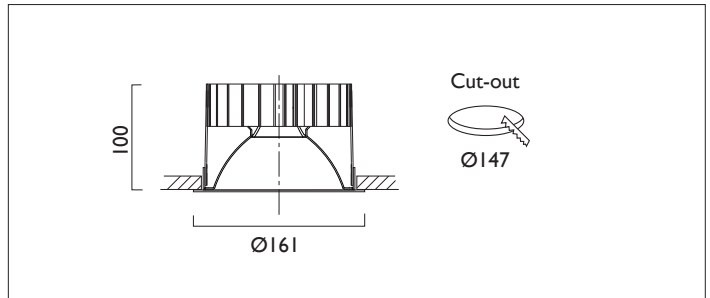

TEMPO XI61

TEMPO XI61 with Xicato LED recessed downlighter with cone reflector finished in specular silver; and white ceiling trim.
Overall diameter 161mm, cut out 147mm.

Product Number	C7121/*Engine
Lamp Type	Xicato LED, Up to 3000 lumens
Reflector	Specular Silver
Beam Angle	20°
Construction	Aluminium / Steel
Ceiling Trim	White RAL 9010
IP	IP20
Control	Driver