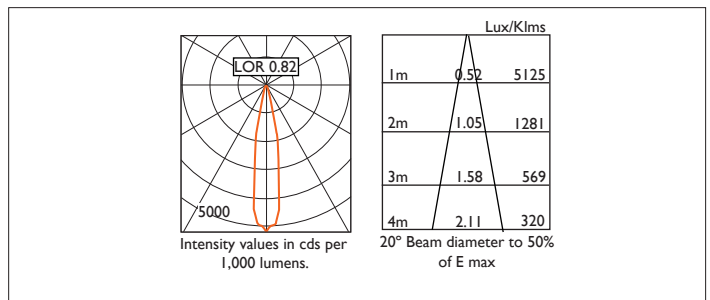

TEMPO XI61

TEMPO XI61 with Xicato LED recessed downlighter with cone reflector finished in specular silver; and white ceiling trim.
Overall diameter 161mm, cut out 147mm.

Product Number	C7121/*Engine
Lamp Type	Xicato LED, Up to 3000 lumens
Reflector	Specular Silver
Beam Angle	20°
Construction	Aluminium / Steel
Ceiling Trim	White RAL 9010
IP	IP20
Control	Driver

*Light Engine Specification

Xicato XTM L80 50,000 hours Ra80

11A	1105 lm	9.3W	119lm/w	350mA
14A	1490 lm	13.6W	110 lm/w	500mA
20A	2000 lm	19.5W	102 lm/w	700mA
30A	3000 lm	29.3W	102m/w	1050mA

2700K	2	<ul style="list-style-type: none"> 0 No Emergency E Maintained Emergency N Non Maintained
3000K	3	
3500K	4	
4000K	5	