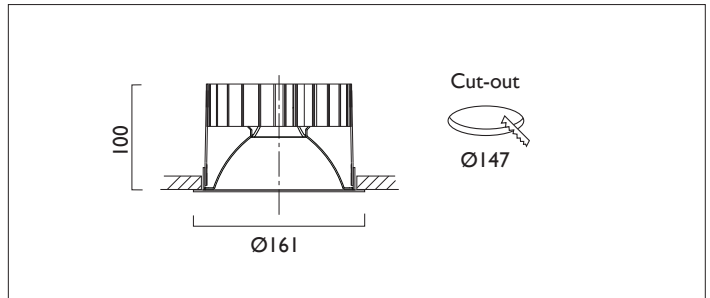

TEMPO X161

TEMPO X161 with Xicato LED recessed downlighter with cone reflector finished in specular silver; and white ceiling trim.
Overall diameter 161mm, cut out 147mm.

Product Number	C7141/*Engine
Lamp Type	Xicato LED, Up to 3000 lumens
Reflector	Specular Silver
Beam Angle	40°
Construction	Aluminium / Steel
Ceiling Trim	White RAL 9010
IP	IP20
Control	Driver