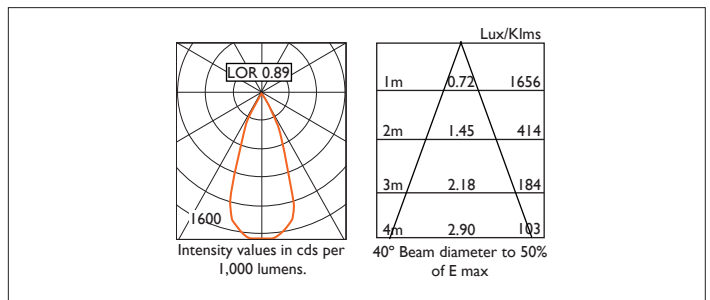

TEMPO X161

TEMPO X161 with Xicato LED recessed downlighter with cone reflector finished in specular silver; and white ceiling trim.
Overall diameter 161mm, cut out 147mm.

Product Number	C7141/*Engine
Lamp Type	Xicato LED, Up to 3000 lumens
Reflector	Specular Silver
Beam Angle	40°
Construction	Aluminium / Steel
Ceiling Trim	White RAL 9010
IP	IP20
Control	Driver