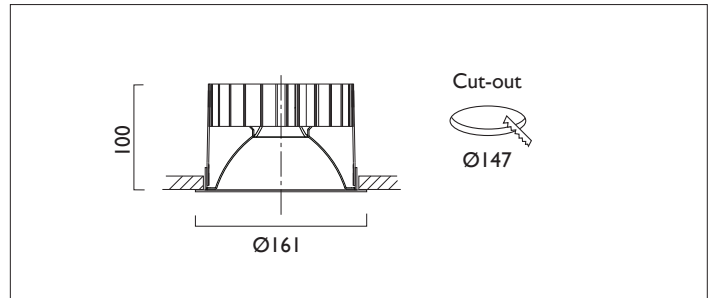

TEMPO X161

TEMPO X161 with Xicato LED recessed downlighter with cone reflector finished in specular silver; and white ceiling trim.
Overall diameter 161mm, cut out 147mm.

Product Number	C7161/*Engine
Lamp Type	Xicato LED, Up to 3000 lumens
Reflector	Specular Silver
Beam Angle	60°
Construction	Aluminium / Steel
Ceiling Trim	White RAL 9010
IP	IP20
Control	Driver

*Light Engine Specification

Xicato XTM L80 50,000 hours Ra80

11A	1105 lm	9.3W	119lm/w	350mA
14A	1490 lm	13.6W	110 lm/w	500mA
20A	2000 lm	19.5W	102 lm/w	700mA

30A	3000 lm	29.3W	102m/w	1050mA
2700K	2			
3000K	3			
3500K	4			
4000K	5			
		0	No Emergency	
		E	Maintained Emergency	
		0	Fixed Output	
		1	I-10V	
		3	DSI	
		5	DALI	
		7	Lead / Trailing	
		9	Addressable	