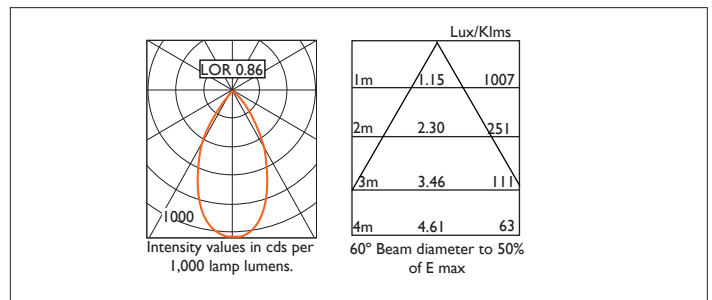

TEMPO X161

TEMPO X161 with Xicato LED recessed downlighter with cone reflector finished in specular silver; and white ceiling trim.
Overall diameter 161mm, cut out 147mm.

Product Number	C7161/*Engine
Lamp Type	Xicato LED, Up to 3000 lumens
Reflector	Specular Silver
Beam Angle	60°
Construction	Aluminium / Steel
Ceiling Trim	White RAL 9010
IP	IP20
Control	Driver

*Light Engine Specification

Xicato XTM L80 50,000 hours Ra80

11A	1105 lm	9.3W	119lm/w	350mA
14A	1490 lm	13.6W	110 lm/w	500mA
20A	2000 lm	19.5W	102 lm/w	700mA

30A	3000 lm	29.3W	102m/w	1050mA
2700K	2			
3000K	3			
3500K	4			
4000K	5			
		0	No Emergency	
		E	Maintained Emergency	
		0	Fixed Output	
		1	I-10V	
		3	DSI	
		5	DALI	
		7	Lead / Trailing	
		9	Addressable	