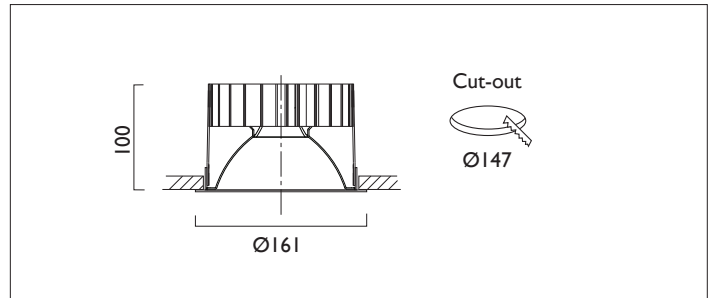

TEMPO X161 IP44

TEMPO X161 with Xicato LED recessed downlighter with cone reflector finished in specular silver, clear glass cover and white ceiling trim.

Overall diameter 161mm, cut out 147mm.

Product Number	C7221/*Engine
Lamp Type	Xicato LED, Up to 2000 lumens
Reflector	Specular Silver
Beam Angle	20°
Construction	Aluminium / Steel / Glass
Ceiling Trim	White RAL 9010
IP	IP44
Control	Driver

*Please refer to Engine Specification Page

*Light Engine Specification				
Xicato XTM L80 50,000 hours Ra80				
11A	---	1105 lm	9.3W	119lm/w 350mA
14A	---	1490 lm	13.6W	110 lm/w 500mA
20A	---	2000 lm	19.5W	102 lm/w 700mA
30A	---	3000 lm	29.3W	102m/w 1050mA
2700K	2			
3000K	3			
3500K	4			
4000K	5			
		0	No Emergency	
		E	Maintained Emergency	
		0	Fixed Output	
		1	I-10V	
		3	DSI	
		5	DALI	
		7	Lead / Trailing	
		9	Addressable	