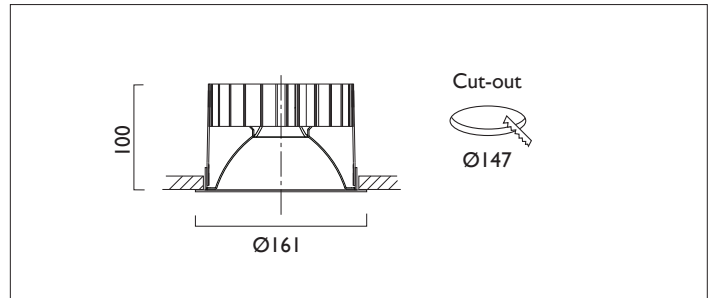

# TEMPO X161 IP44

TEMPO X161 with Xicato LED recessed downlighter with cone reflector finished in specular silver, clear glass cover and white ceiling trim.

Overall diameter 161mm, cut out 147mm.

Product Number	C7241/*Engine
Lamp Type	Xicato LED, Up to 2000 lumens
Reflector	Specular Silver
Beam Angle	40°
Construction	Aluminium / Steel / Glass
Ceiling Trim	White RAL 9010
IP	IP44
Control	Driver

\*Please refer to Engine Specification Page

*Light Engine Specification				
Xicato XTM L80 50,000 hours Ra80				
11A	---	1105 lm	9.3W	119lm/w 350mA
14A	---	1490 lm	13.6W	110 lm/w 500mA
20A	---	2000 lm	19.5W	102 lm/w 700mA
30A	---	3000 lm	29.3W	102m/w 1050mA
2700K	2			
3000K	3			
3500K	4			
4000K	5			
		0	No Emergency	
		E	Maintained Emergency	
		0	Fixed Output	
		1	I-10V	
		3	DSI	
		5	DALI	
		7	Lead / Trailing	
		9	Addressable	