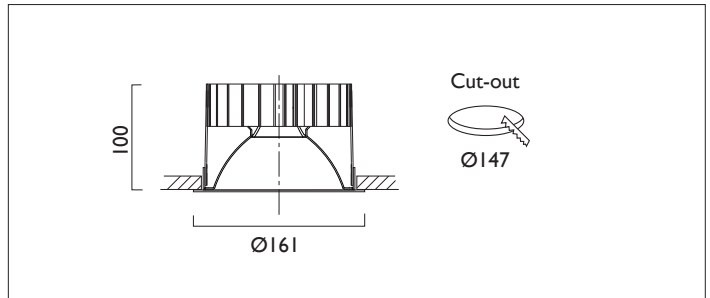

TEMPO X161

TEMPO X161 with Xicato LED recessed downlighter with cone reflector finished in satin silver; and white ceiling trim.
Overall diameter 161mm, cut out 147mm.

Product Number	C7122/*Engine
Lamp Type	Xicato LED, Up to 3000 lumens
Reflector	Satin Silver
Beam Angle	20°
Construction	Aluminium / Steel
Ceiling Trim	White RAL 9010
IP	IP20
Control	Driver