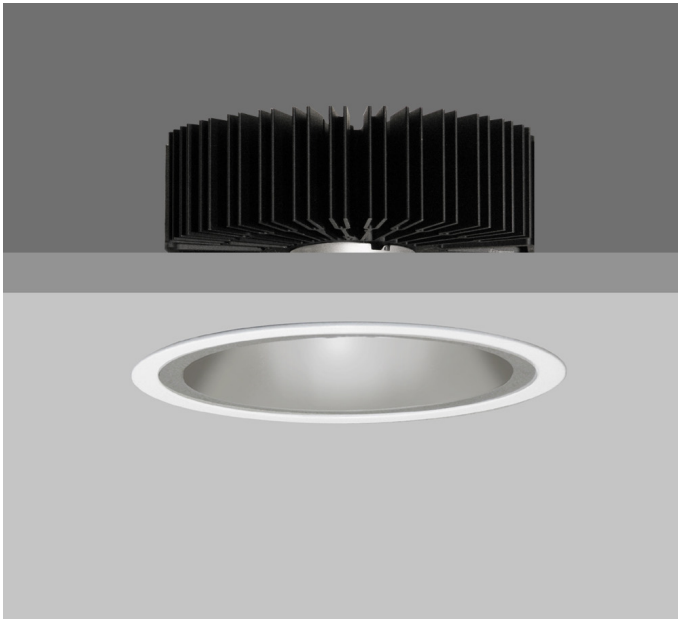

TEMPO X161

TEMPO X161 with Xicato LED recessed downlighter with cone reflector finished in satin silver; and white ceiling trim.
Overall diameter 161mm, cut out 147mm.

Product Number	C7122/*Engine
Lamp Type	Xicato LED, Up to 3000 lumens
Reflector	Satin Silver
Beam Angle	20°
Construction	Aluminium / Steel
Ceiling Trim	White RAL 9010
IP	IP20
Control	Driver

*Light Engine Specification
Xicato XTM L80 50,000 hours Ra80

11A	1105 lm	9.3W	119lm/w	350mA
14A	1490 lm	13.6W	110 lm/w	500mA
20A	2000 lm	19.5W	102 lm/w	700mA
30A	3000 lm	29.3W	102m/w	1050mA

2700K 2
3000K 3
3500K 4
4000K 5