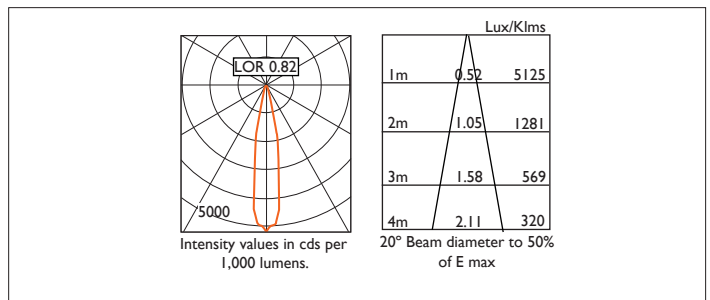

TEMPO X161

TEMPO X161 with Xicato LED recessed downlighter with cone reflector finished in satin silver; and white ceiling trim.
Overall diameter 161mm, cut out 147mm.

Product Number	C7122/*Engine
Lamp Type	Xicato LED, Up to 3000 lumens
Reflector	Satin Silver
Beam Angle	20°
Construction	Aluminium / Steel
Ceiling Trim	White RAL 9010
IP	IP20
Control	Driver

*Light Engine Specification
Xicato XTM L80 50,000 hours Ra80

11A	1105 lm	9.3W	119lm/w	350mA
14A	1490 lm	13.6W	110 lm/w	500mA
20A	2000 lm	19.5W	102 lm/w	700mA
30A	3000 lm	29.3W	102m/w	1050mA

2700K 2
3000K 3
3500K 4
4000K 5