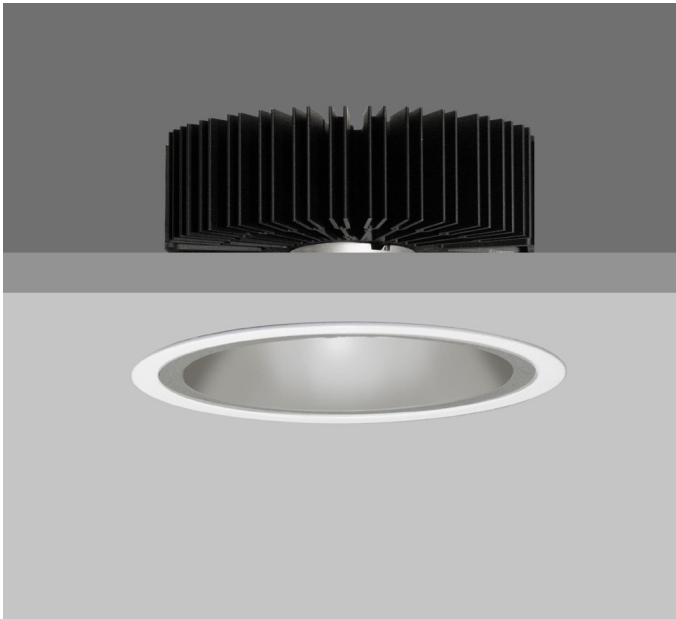

# TEMPO X161

TEMPO X161 with Xicato LED recessed downlighter with cone reflector finished in satin silver; and white ceiling trim.  
Overall diameter 161mm, cut out 147mm.

Product Number	C7142/*Engine
Lamp Type	Xicato LED, Up to 3000 lumens
Reflector	Satin Silver
Beam Angle	40°
Construction	Aluminium / Steel
Ceiling Trim	White RAL 9010
IP	IP20
Control	Driver

\*Light Engine Specification  
Xicato XTM L80 50,000 hours Ra80

11A	1105 lm	9.3W	119lm/w	350mA
14A	1490 lm	13.6W	110 lm/w	500mA
20A	2000 lm	19.5W	102 lm/w	700mA
30A	3000 lm	29.3W	102m/w	1050mA

2700K 2  
3000K 3  
3500K 4  
4000K 5