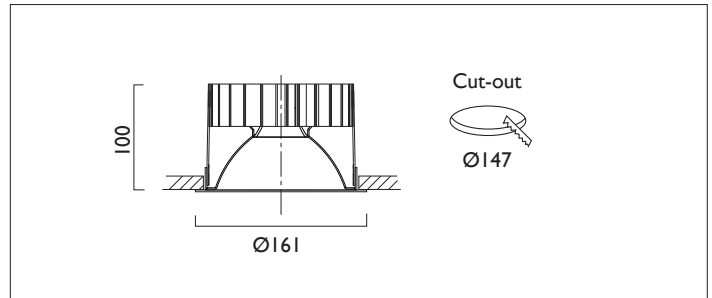

# TEMPO X161

TEMPO X161 with Xicato LED recessed downlighter with cone reflector finished in satin silver; and white ceiling trim.  
Overall diameter 161mm, cut out 147mm.

Product Number	C7142/*Engine
Lamp Type	Xicato LED, Up to 3000 lumens
Reflector	Satin Silver
Beam Angle	40°
Construction	Aluminium / Steel
Ceiling Trim	White RAL 9010
IP	IP20
Control	Driver