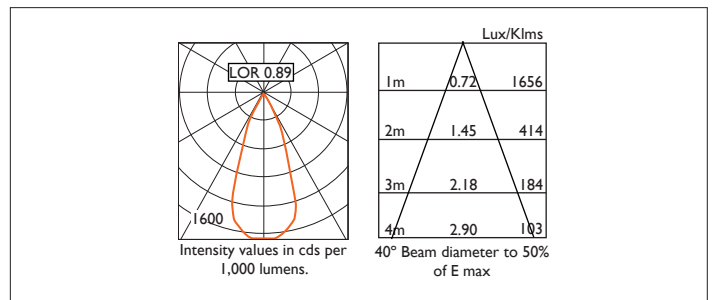

# TEMPO X161

TEMPO X161 with Xicato LED recessed downlighter with cone reflector finished in satin silver; and white ceiling trim.  
Overall diameter 161mm, cut out 147mm.

Product Number	C7142/*Engine
Lamp Type	Xicato LED, Up to 3000 lumens
Reflector	Satin Silver
Beam Angle	40°
Construction	Aluminium / Steel
Ceiling Trim	White RAL 9010
IP	IP20
Control	Driver