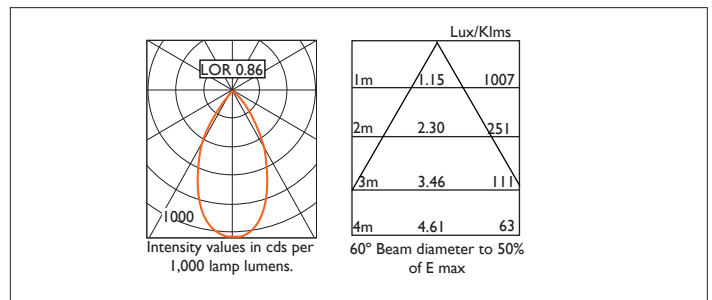

TEMPO X161

TEMPO X161 with Xicato LED recessed downlighter with cone reflector finished in satin silver; and white ceiling trim.
Overall diameter 161mm, cut out 147mm.

Product Number	C7162/*Engine
Lamp Type	Xicato LED, Up to 3000 lumens
Reflector	Satin Silver
Beam Angle	60°
Construction	Aluminium / Steel
Ceiling Trim	White RAL 9010
IP	IP20
Control	Driver

*Light Engine Specification
Xicato XTM L80 50,000 hours Ra80

11A	1105 lm	9.3W	119lm/w	350mA
14A	1490 lm	13.6W	110 lm/w	500mA
20A	2000 lm	19.5W	102 lm/w	700mA
30A	3000 lm	29.3W	102m/w	1050mA

2700K 2
3000K 3
3500K 4
4000K 5