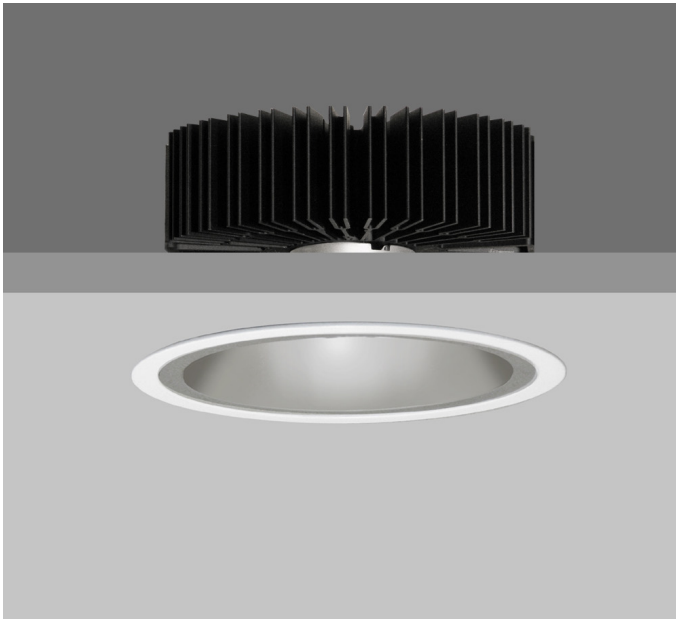

TEMPO X161

TEMPO X161 with Xicato LED recessed downlighter with cone reflector finished in satin silver; and white ceiling trim.
Overall diameter 161mm, cut out 147mm.

Product Number	C7162/*Engine
Lamp Type	Xicato LED, Up to 3000 lumens
Reflector	Satin Silver
Beam Angle	60°
Construction	Aluminium / Steel
Ceiling Trim	White RAL 9010
IP	IP20
Control	Driver

*Light Engine Specification
Xicato XTM L80 50,000 hours Ra80

11A	1105 lm	9.3W	119lm/w	350mA
14A	1490 lm	13.6W	110 lm/w	500mA
20A	2000 lm	19.5W	102 lm/w	700mA
30A	3000 lm	29.3W	102m/w	1050mA

2700K 2
3000K 3
3500K 4
4000K 5