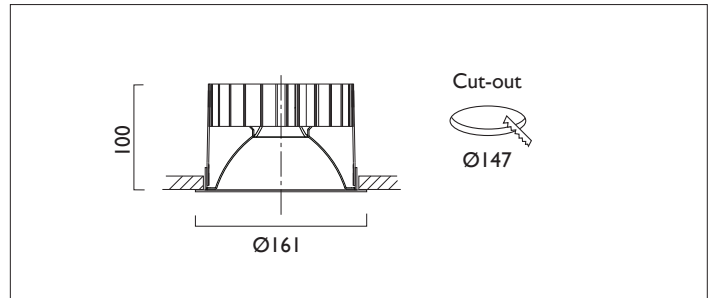

TEMPO X161

TEMPO X161 with Xicato LED recessed downlighter with cone reflector finished in satin silver; and white ceiling trim.
Overall diameter 161mm, cut out 147mm.

Product Number	C7162/*Engine
Lamp Type	Xicato LED, Up to 3000 lumens
Reflector	Satin Silver
Beam Angle	60°
Construction	Aluminium / Steel
Ceiling Trim	White RAL 9010
IP	IP20
Control	Driver