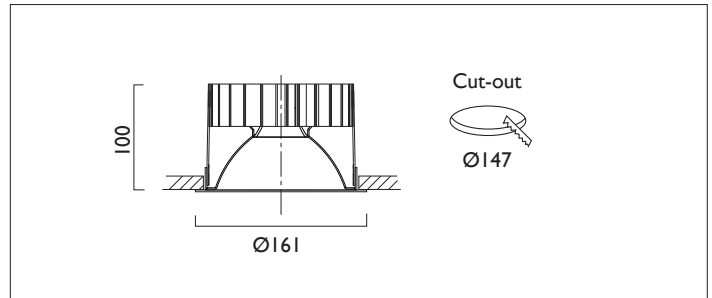

# TEMPO X161 IP44

TEMPO X161 with Xicato LED recessed downlighter with cone reflector finished in satin silver, clear glass cover and white ceiling trim. Overall diameter 161mm, cut out 147mm.

Product Number	C7222/*Engine
Lamp Type	Xicato LED, Up to 2000 lumens
Reflector	Satin Silver
Beam Angle	20°
Construction	Aluminium / Steel / Glass
Ceiling Trim	White RAL 9010
IP	IP44
Control	Driver

\*Please refer to Engine Specification Page

*Light Engine Specification				
Xicato XTM L80 50,000 hours Ra80				
11A	---	1105 lm	9.3W	119lm/w 350mA
14A	---	1490 lm	13.6W	110 lm/w 500mA
20A	---	2000 lm	19.5W	102 lm/w 700mA
30A	---	3000 lm	29.3W	102m/w 1050mA
2700K	2			
3000K	3			
3500K	4			
4000K	5			
			0	No Emergency
			E	Maintained Emergency
			0	Fixed Output
			1	I-10V
			3	DSI
			5	DALI
			7	Lead / Trailing
			9	Addressable