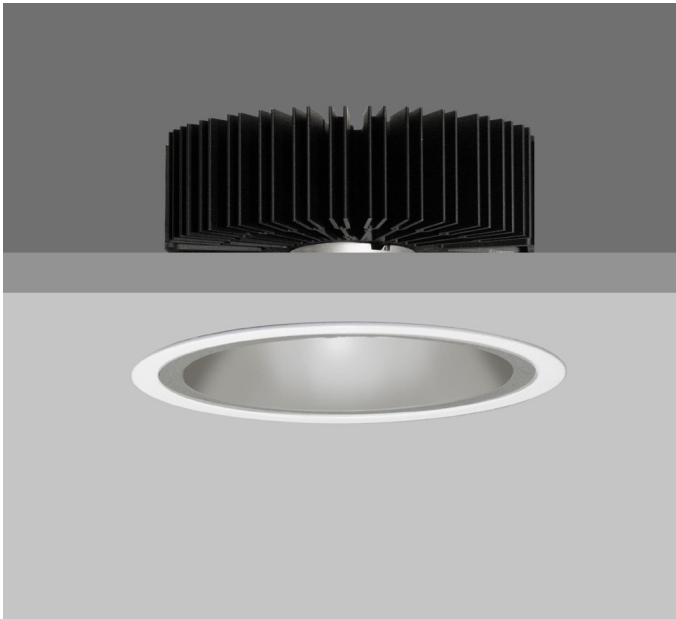

# TEMPO X161 IP44

TEMPO X161 with Xicato LED recessed downlighter with cone reflector finished in satin silver, clear glass cover and white ceiling trim. Overall diameter 161mm, cut out 147mm.

Product Number	C7222/*Engine
Lamp Type	Xicato LED, Up to 2000 lumens
Reflector	Satin Silver
Beam Angle	20°
Construction	Aluminium / Steel / Glass
Ceiling Trim	White RAL 9010
IP	IP44
Control	Driver

\*Please refer to Engine Specification Page

*Light Engine Specification				
Xicato XTM L80 50,000 hours Ra80				
11A	---	1105 lm	9.3W	119lm/w 350mA
14A	---	1490 lm	13.6W	110 lm/w 500mA
20A	---	2000 lm	19.5W	102 lm/w 700mA
30A	---	3000 lm	29.3W	102m/w 1050mA
2700K	2			
3000K	3			
3500K	4			
4000K	5			
			0	No Emergency
			E	Maintained Emergency
			0	Fixed Output
			1	I-10V
			3	DSI
			5	DALI
			7	Lead / Trailing
			9	Addressable