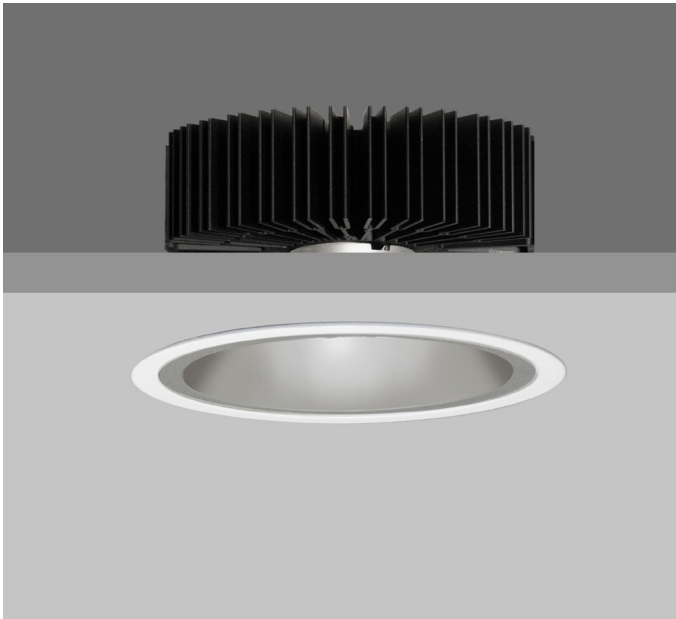

TEMPO X161 IP44

TEMPO X161 with Xicato LED recessed downlighter with cone reflector finished in satin silver, clear glass cover and white ceiling trim.

Overall diameter 161mm, cut out 147mm.

Product Number	C7242/*Engine
Lamp Type	Xicato LED, Up to 2000 lumens
Reflector	Satin Silver
Beam Angle	40°
Construction	Aluminium / Steel / Glass
Ceiling Trim	White RAL 9010
IP	IP44
Control	Driver

*Please refer to Engine Specification Page

*Light Engine Specification				
Xicato XTM L80 50,000 hours Ra80				
11A	---	1105 lm	9.3W	119lm/w 350mA
14A	---	1490 lm	13.6W	110 lm/w 500mA
20A	---	2000 lm	19.5W	102 lm/w 700mA
30A	---	3000 lm	29.3W	102m/w 1050mA
2700K	2			
3000K	3			
3500K	4			
4000K	5			
			0	No Emergency
			E	Maintained Emergency
			0	Fixed Output
			1	I-10V
			3	DSI
			5	DALI
			7	Lead / Trailing
			9	Addressable