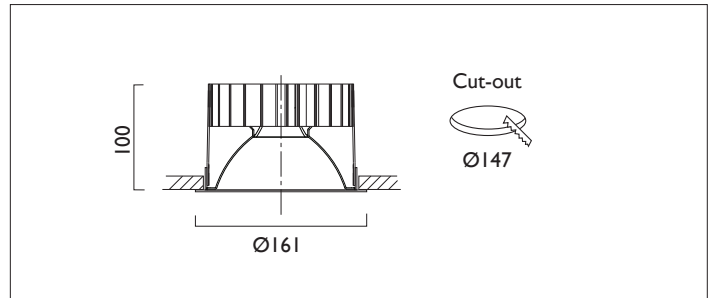

TEMPO X161 IP44

TEMPO X161 with Xicato LED recessed downlighter with cone reflector finished in satin silver, clear glass cover and white ceiling trim.

Overall diameter 161mm, cut out 147mm.

Product Number	C7242/*Engine
Lamp Type	Xicato LED, Up to 2000 lumens
Reflector	Satin Silver
Beam Angle	40°
Construction	Aluminium / Steel / Glass
Ceiling Trim	White RAL 9010
IP	IP44
Control	Driver

*Please refer to Engine Specification Page

*Light Engine Specification				
Xicato XTM L80 50,000 hours Ra80				
11A	---	1105 lm	9.3W	119lm/w 350mA
14A	---	1490 lm	13.6W	110 lm/w 500mA
20A	---	2000 lm	19.5W	102 lm/w 700mA
30A	---	3000 lm	29.3W	102m/w 1050mA
2700K	2			
3000K	3			
3500K	4			
4000K	5			
			0	No Emergency
			E	Maintained Emergency
			0	Fixed Output
			1	I-10V
			3	DSI
			5	DALI
			7	Lead / Trailing
			9	Addressable