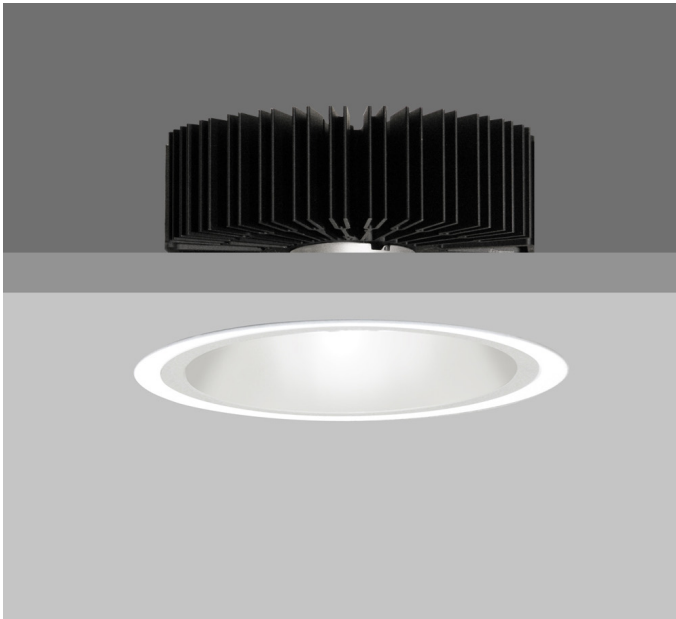

TEMPO X161

TEMPO X161 with Xicato LED recessed downlighter with cone reflector finished in white, and white ceiling trim.
Overall diameter 161mm, cut out 147mm.

| | |
|----------------|-------------------------------|
| Product Number | C7144/*Engine |
| Lamp Type | Xicato LED, Up to 3000 lumens |
| Reflector | White |
| Beam Angle | 40° |
| Construction | Aluminium / Steel |
| Ceiling Trim | White RAL 9010 |
| IP | IP20 |
| Control | Driver |

*Light Engine Specification

Xicato XTM L80 50,000 hours Ra80

| | | | | |
|-----|---------|-------|----------|-------|
| 11A | 1105 lm | 9.3W | 119lm/w | 350mA |
| 14A | 1490 lm | 13.6W | 110 lm/w | 500mA |
| 20A | 2000 lm | 19.5W | 102 lm/w | 700mA |