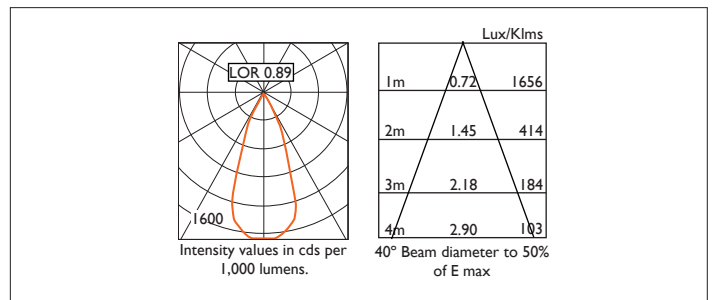

TEMPO X161

TEMPO X161 with Xicato LED recessed downlighter with cone reflector finished in white, and white ceiling trim.
Overall diameter 161mm, cut out 147mm.

| | |
|----------------|-------------------------------|
| Product Number | C7144/*Engine |
| Lamp Type | Xicato LED, Up to 3000 lumens |
| Reflector | White |
| Beam Angle | 40° |
| Construction | Aluminium / Steel |
| Ceiling Trim | White RAL 9010 |
| IP | IP20 |
| Control | Driver |