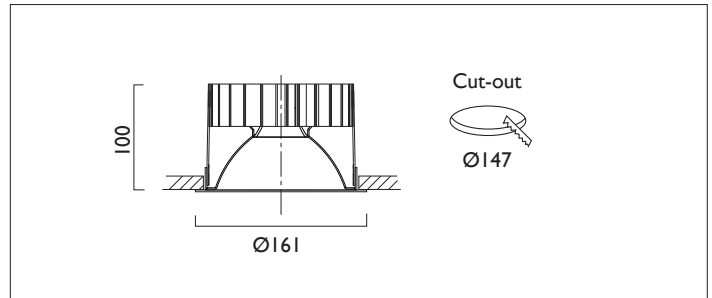

TEMPO X161

TEMPO X161 with Xicato LED recessed downlighter with cone reflector finished in white, and white ceiling trim.
Overall diameter 161mm, cut out 147mm.

| | |
|----------------|-------------------------------|
| Product Number | C7144/*Engine |
| Lamp Type | Xicato LED, Up to 3000 lumens |
| Reflector | White |
| Beam Angle | 40° |
| Construction | Aluminium / Steel |
| Ceiling Trim | White RAL 9010 |
| IP | IP20 |
| Control | Driver |