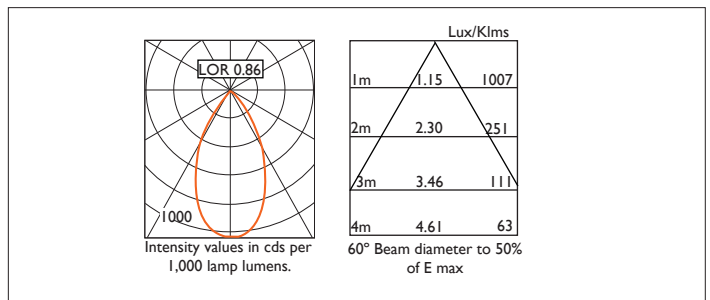

TEMPO X161

TEMPO X161 with Xicato LED recessed downlighter with cone reflector finished in white, and white ceiling trim.
Overall diameter 161mm, cut out 147mm.

Product Number	C7164/*Engine
Lamp Type	Xicato LED, Up to 3000 lumens
Reflector	White
Beam Angle	60°
Construction	Aluminium / Steel
Ceiling Trim	White RAL 9010
IP	IP20
Control	Driver

*Light Engine Specification

Xicato XTM L80 50,000 hours Ra80

11A	1105 lm	9.3W	119lm/w	350mA
14A	1490 lm	13.6W	110 lm/w	500mA
20A	2000 lm	19.5W	102 lm/w	700mA

30A	3000 lm	29.3W	102m/w	1050mA
2700K	2			
3000K	3			
3500K	4			
4000K	5			
		0	No Emergency	
		E	Maintained Emergency	
		0	Fixed Output	
		1	I-10V	
		3	DSI	
		5	DALI	
		7	Lead / Trailing	
		9	Addressable	