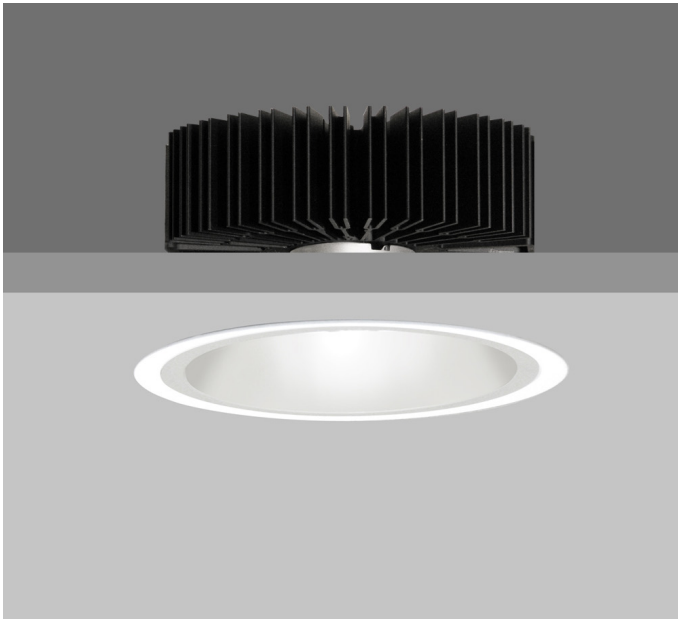

TEMPO X161

TEMPO X161 with Xicato LED recessed downlighter with cone reflector finished in white, and white ceiling trim.
Overall diameter 161mm, cut out 147mm.

Product Number	C7164/*Engine
Lamp Type	Xicato LED, Up to 3000 lumens
Reflector	White
Beam Angle	60°
Construction	Aluminium / Steel
Ceiling Trim	White RAL 9010
IP	IP20
Control	Driver

*Light Engine Specification

Xicato XTM L80 50,000 hours Ra80

11A	1105 lm	9.3W	119lm/w	350mA
14A	1490 lm	13.6W	110 lm/w	500mA
20A	2000 lm	19.5W	102 lm/w	700mA

30A	3000 lm	29.3W	102m/w	1050mA
2700K	2			
3000K	3			
3500K	4			
4000K	5			
		0	No Emergency	
		E	Maintained Emergency	
		0	Fixed Output	
		1	I-10V	
		3	DSI	
		5	DALI	
		7	Lead / Trailing	
		9	Addressable	