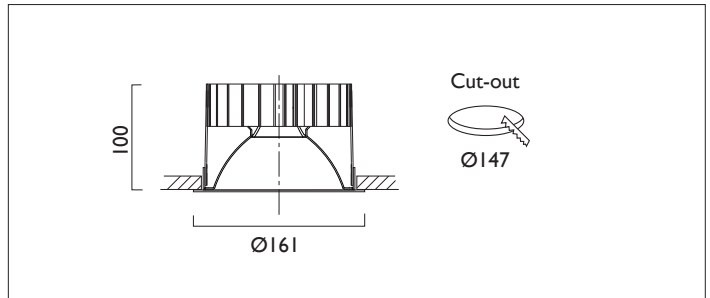

TEMPO X161

TEMPO X161 with Xicato LED recessed downlighter with cone reflector finished in white, and white ceiling trim.
Overall diameter 161mm, cut out 147mm.

Product Number	C7164/*Engine
Lamp Type	Xicato LED, Up to 3000 lumens
Reflector	White
Beam Angle	60°
Construction	Aluminium / Steel
Ceiling Trim	White RAL 9010
IP	IP20
Control	Driver

*Light Engine Specification

Xicato XTM L80 50,000 hours Ra80

11A	1105 lm	9.3W	119lm/w	350mA
14A	1490 lm	13.6W	110 lm/w	500mA
20A	2000 lm	19.5W	102 lm/w	700mA

30A	3000 lm	29.3W	102m/w	1050mA
2700K	2			
3000K	3			
3500K	4			
4000K	5			
		0	No Emergency	
		E	Maintained Emergency	
		0	Fixed Output	
		1	I-10V	
		3	DSI	
		5	DALI	
		7	Lead / Trailing	
		9	Addressable	