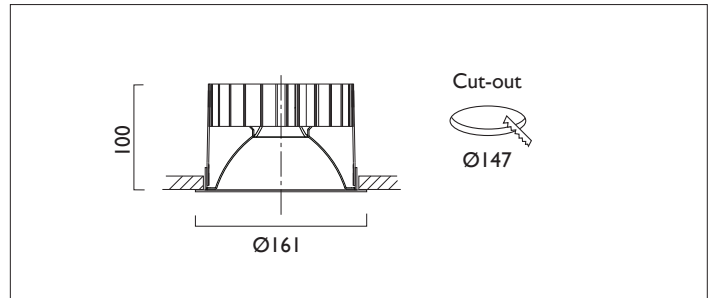

TEMPO X161 IP44

TEMPO X161 with Xicato LED recessed downlighter with cone reflector finished in white, clear glass cover and white ceiling trim. Overall diameter 161mm, cut out 147mm.

Product Number	C7244/*Engine
Lamp Type	Xicato LED, Up to 2000 lumens
Reflector	White
Beam Angle	40°
Construction	Aluminium / Steel / Glass
Ceiling Trim	White RAL 9010
IP	IP44
Control	Driver

*Please refer to Engine Specification Page

*Light Engine Specification				
Xicato XTM L80 50,000 hours Ra80				
11A	---	1105 lm	9.3W	119lm/w 350mA
14A	---	1490 lm	13.6W	110 lm/w 500mA
20A	---	2000 lm	19.5W	102 lm/w 700mA
30A	---	3000 lm	29.3W	102m/w 1050mA
2700K	2			
3000K	3			
3500K	4			
4000K	5			
			0	No Emergency
			E	Maintained Emergency
			0	Fixed Output
			1	I-10V
			3	DSI
			5	DALI
			7	Lead / Trailing
			9	Addressable