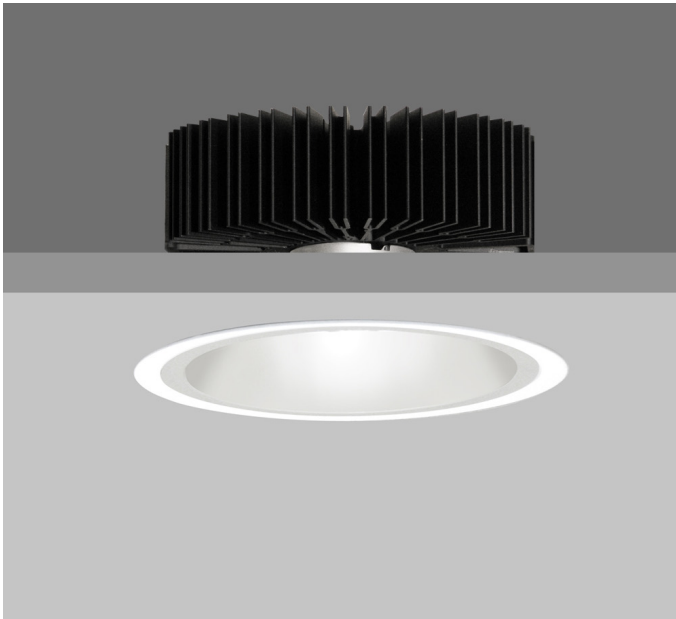

TEMPO X161 IP44

TEMPO X161 with Xicato LED recessed downlighter with cone reflector finished in white, clear glass cover and white ceiling trim. Overall diameter 161mm, cut out 147mm.

Product Number	C7244/*Engine
Lamp Type	Xicato LED, Up to 2000 lumens
Reflector	White
Beam Angle	40°
Construction	Aluminium / Steel / Glass
Ceiling Trim	White RAL 9010
IP	IP44
Control	Driver

*Please refer to Engine Specification Page

*Light Engine Specification				
Xicato XTM L80 50,000 hours Ra80				
11A	---	1105 lm	9.3W	119lm/w 350mA
14A	---	1490 lm	13.6W	110 lm/w 500mA
20A	---	2000 lm	19.5W	102 lm/w 700mA
30A	---	3000 lm	29.3W	102m/w 1050mA
2700K	2			
3000K	3			
3500K	4			
4000K	5			
			0	No Emergency
			E	Maintained Emergency
			0	Fixed Output
			1	I-10V
			3	DSI
			5	DALI
			7	Lead / Trailing
			9	Addressable