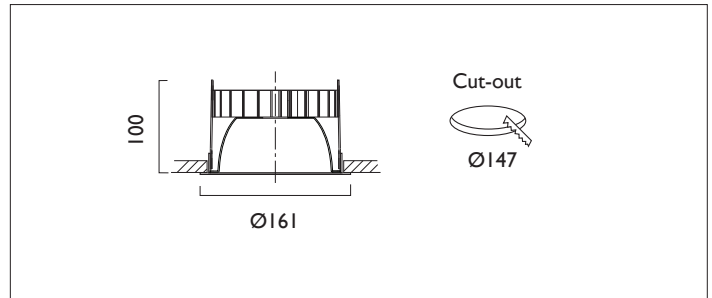

TEMPO XI 61 80°

TEMPO XI 61 with Xicato LED recessed downlighter with cone reflector finished in satin silver; and white ceiling trim.
Overall diameter 161mm, cut out 147mm.

Product Number	C7581/*Engine
Lamp Type	Xicato LED, Up to 2000 lumens
Reflector	Satin Silver
Beam Angle	80°
Construction	Aluminium / Steel
Ceiling Trim	White RAL 9010
IP	IP20
Control	Driver

*Light Engine Specification

Xicato XTM L80 50,000 hours Ra80

11A	1105 lm	9.3W	119lm/w	350mA
14A	1490 lm	13.6W	110 lm/w	500mA
20A	2000 lm	19.5W	102 lm/w	700mA

30A	3000 lm	29.3W	102m/w	1050mA
-----	---------	-------	--------	--------