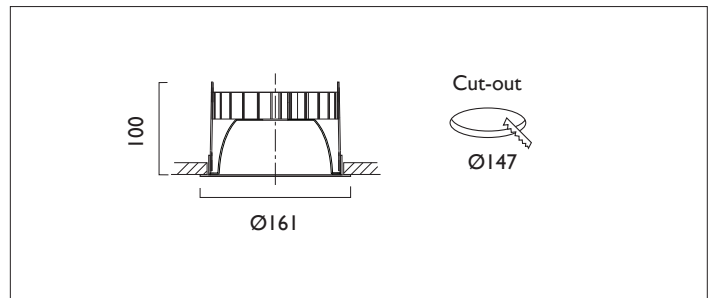

# TEMPO XI 61 80° IP44

TEMPO XI 61 with Xicato LED recessed downlighter with cone reflector finished in satin silver, clear glass cover and white ceiling trim. Overall diameter 161mm, cut out 147mm.

|                |                               |
|----------------|-------------------------------|
| Product Number | C7681/*Engine                 |
| Lamp Type      | Xicato LED, Up to 2000 lumens |
| Reflector      | Satin Silver                  |
| Beam Angle     | 80°                           |
| Construction   | Aluminium / Steel / Glass     |
| Ceiling Trim   | White RAL 9010                |
| IP             | IP44                          |
| Control        | Driver                        |