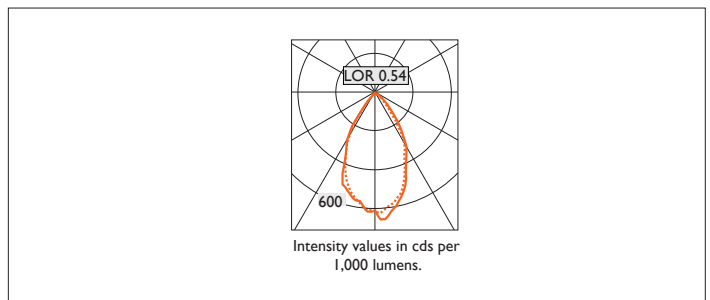

TRIMLESS VP X124 WALLWASHER

TRIMLESSVP X124 with Xicato LED visual performance and comfort recessed wallwasher with lens diffuser, deep cone and kick reflector finished in low glare, high reflectivity, diffused spectro silver. Overall diameter 124mm, cut out 140mm.