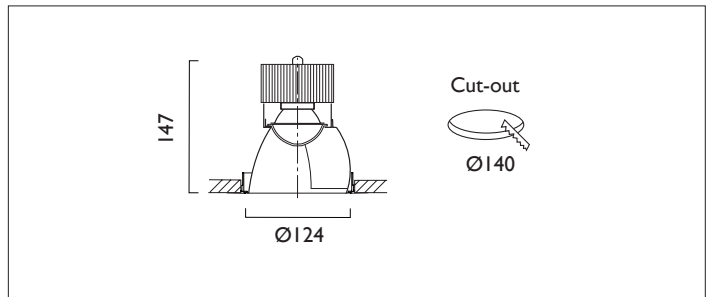

TRIMLESS VP X124 WALLWASHER

TRIMLESSVP X124 with Xicato LED visual performance and comfort recessed wallwasher with lens diffuser, deep cone and kick reflector finished in low glare, high reflectivity, diffused spectro silver. Overall diameter 124mm, cut out 140mm.

Product Number	C5308/*Engine
Lamp Type	Xicato LED, Up to 2000 lumens
Construction	Aluminium / Steel
IP	IP20
Control	Driver

*Light Engine Specification
Xicato XTM L80 50,000 Hours, Ra80

11A	---	1105 lm	9.3W	119 lm/w	350mA
14A	---	1490 lm	3.6W	110 lm/w	500mA
20A	---	2000 lm	19.5W	102 lm/w	700mA