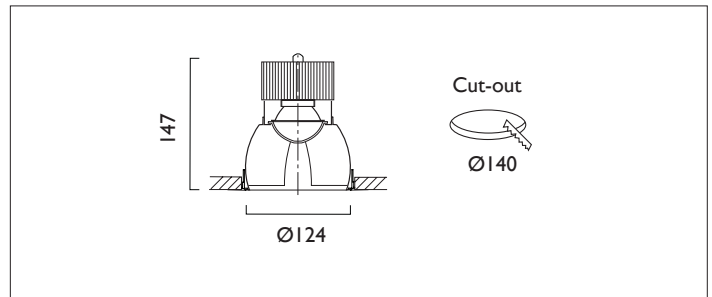

# TRIMLESS VP X124 DOUBLE WALLWASHER

TRIMLESS VP X124 with Xicato LED visual performance and comfort recessed double wallwasher with lens diffuser, deep cone and kick reflector finished in low glare, high reflectivity, diffused spectro silver. Overall diameter 124mm, cut out 140mm.

Product Number	C5708/*Engine
Lamp Type	Xicato LED, Up to 2000 lumens
Construction	Aluminium / Steel
IP	IP20
Control	Driver

\*Light Engine Specification  
Xicato XTM L80 50,000 Hours, Ra80

11A	---	1105 lm	9.3W	119 lm/w	350mA
14A	---	1490 lm	3.6W	110 lm/w	500mA
20A	---	2000 lm	19.5W	102 lm/w	700mA